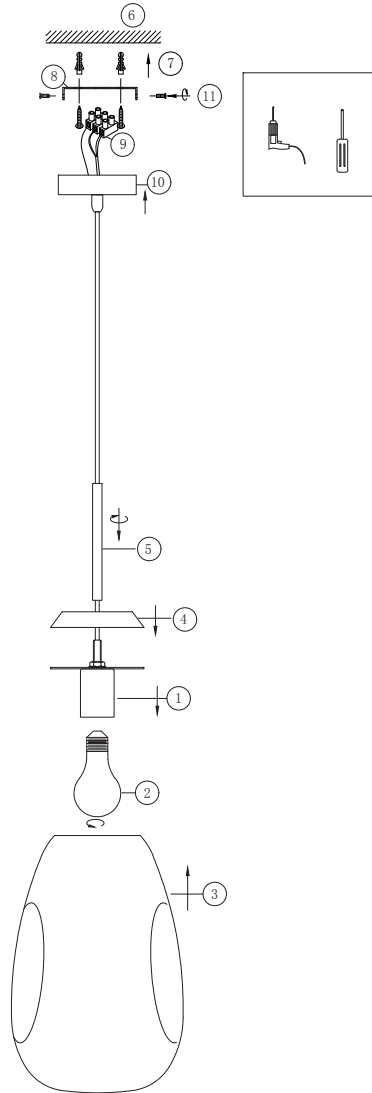

Instruction

P013PL-01CH

1 x E27 (60W)

Recommended to use with LED bulbs

Model: P013PL-01CH

Collection: Pendant

Series: Mabell

Pendant Lamps