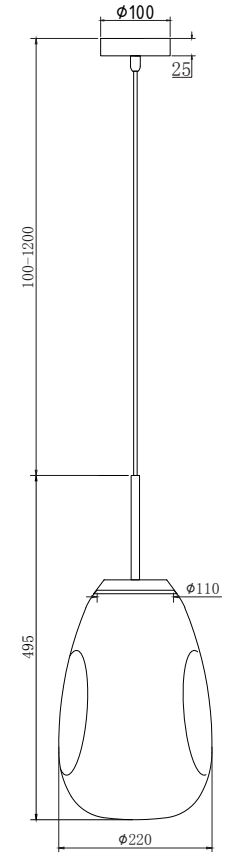

Instruction

P013PL-01CH

1 x E27 (60W)

Recommended to use with LED bulbs

Model: P013PL-01CH

Collection: Pendant

Series: Mabell

Pendant Lamps