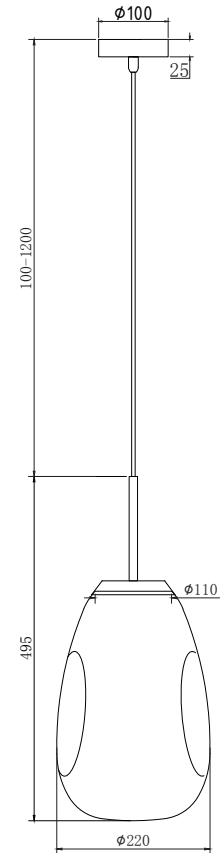

Instruction

P013PL-01G

1 x E27 (60W)

Recommended to use with LED bulbs

Model: P013PL-01G

Collection: Pendant

Series: Mabell

Pendant Lamps