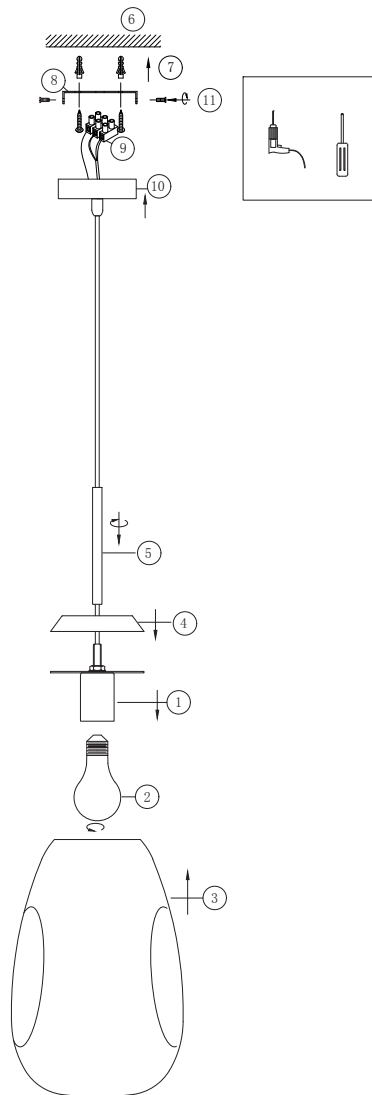

Instruction

P013PL-01G

1 x E27 (60W)

Recommended to use with LED bulbs

Model: P013PL-01G

Collection: Pendant

Series: Mabell

Pendant Lamps