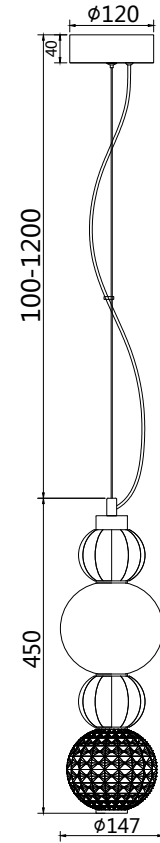

# Instruction

P069PL-L17CH3K

MAX 17W  
950 Lumen

Model: P069PL-L17CH3K  
Collection: Pendant  
Series: Collar

Pendant Lamps