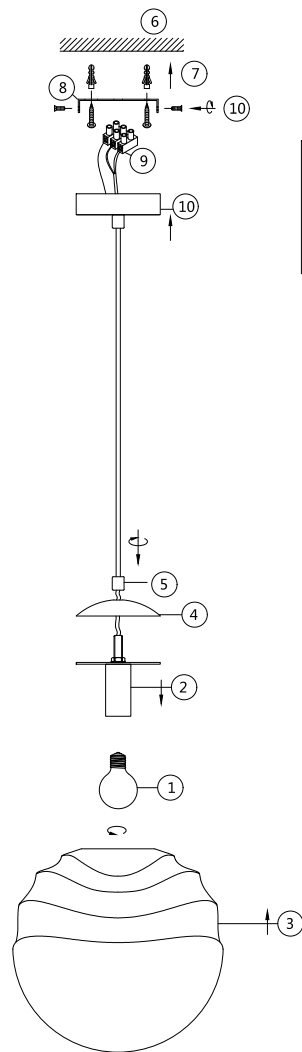

Instruction

P074PL-01N

1 x E14 (40W)

Recommended to use with LED bulbs

Model: P074PL-01N

Collection: Pendant

Pendant Lamps