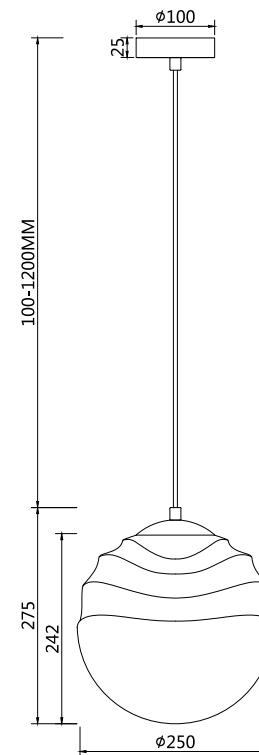

Instruction

P074PL-01N

1 x E14 (40W)

Recommended to use with LED bulbs

Model: P074PL-01N

Collection: Pendant

Pendant Lamps