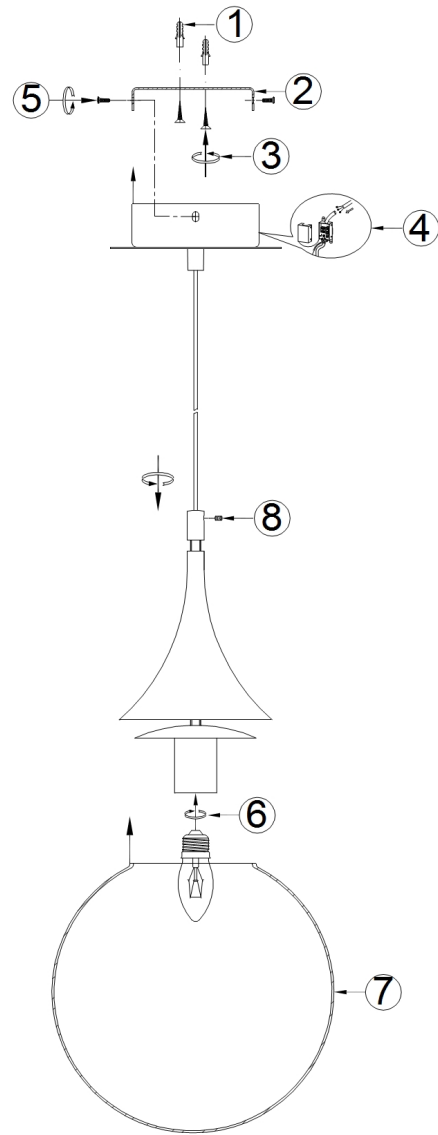

Instruction

Collection: PENDANT
Series: DEWDROP
Model: P225-PL-200-N
Ceiling

- Ceiling

1 x E27 (8W)

MAYTONI
DECORATIVE LIGHTING

www.maytoni.de