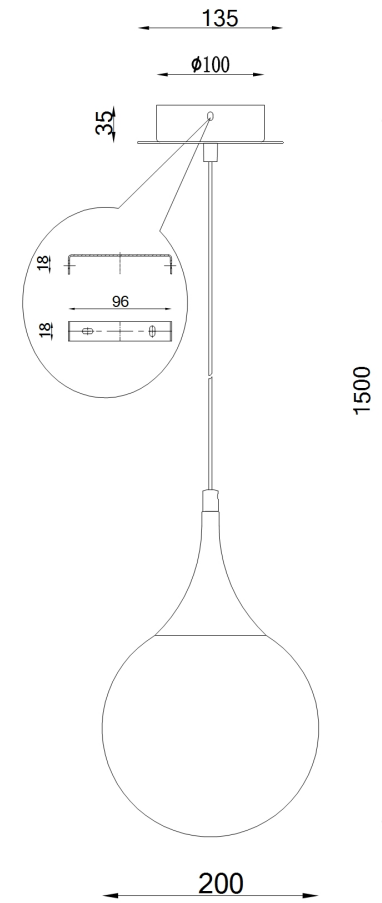

Instruction

Collection: PENDANT
Series: DEWDROP
Model: P225-PL-200-N
Ceiling

- Ceiling

1 x E27 (8W)

MAYTONI
DECORATIVE LIGHTING

www.maytoni.de