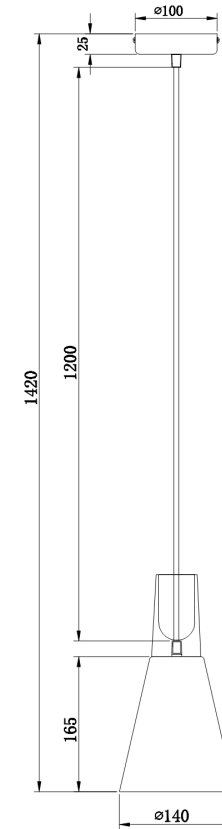

Instruction

Collection: PENDANT
Series: BICONES
Model: P359-PL-140-W
Ceiling

- Ceiling

1 x E27 (60W)

MAYTONI
DECORATIVE LIGHTING

www.maytoni.de