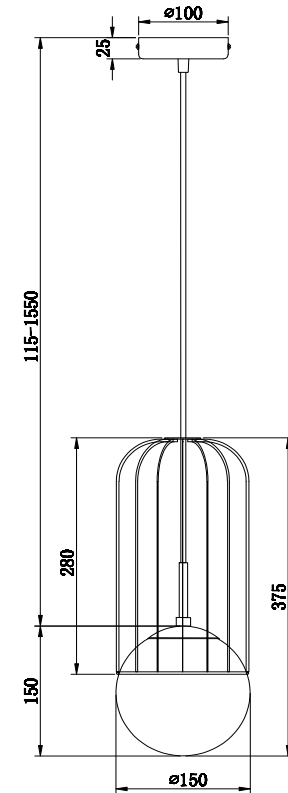

Instruction

P362PL-01G

1 x E27 (40W)

Model: P362PL-01G
Collection: Pendant
Series: Telford

Ceiling Lamps