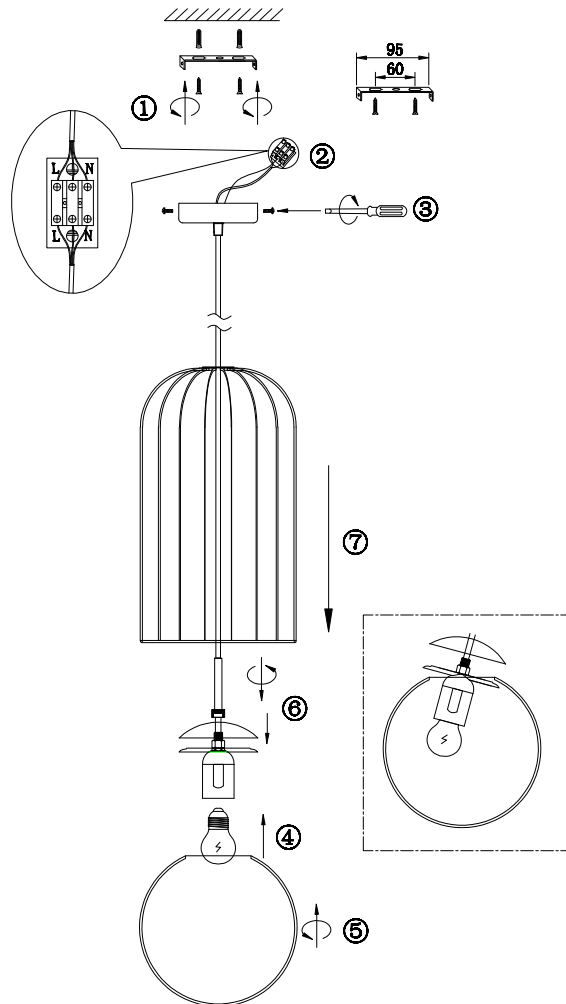

# Instruction

P363PL-01G

1 x E27 (40W)

Model: P363PL-01G  
Collection: Pendant  
Series: Telford

Ceiling Lamps