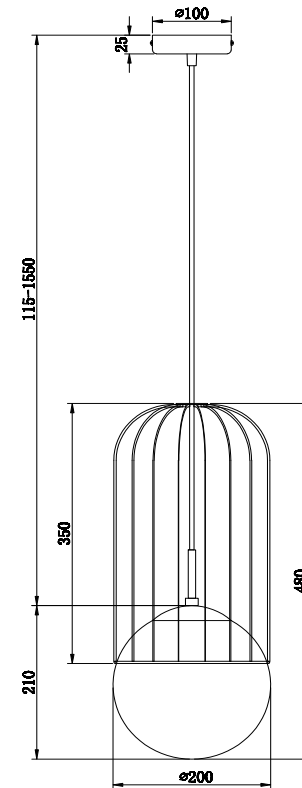

# Instruction

P363PL-01G

1 x E27 (40W)

Model: P363PL-01G  
Collection: Pendant  
Series: Telford

Ceiling Lamps