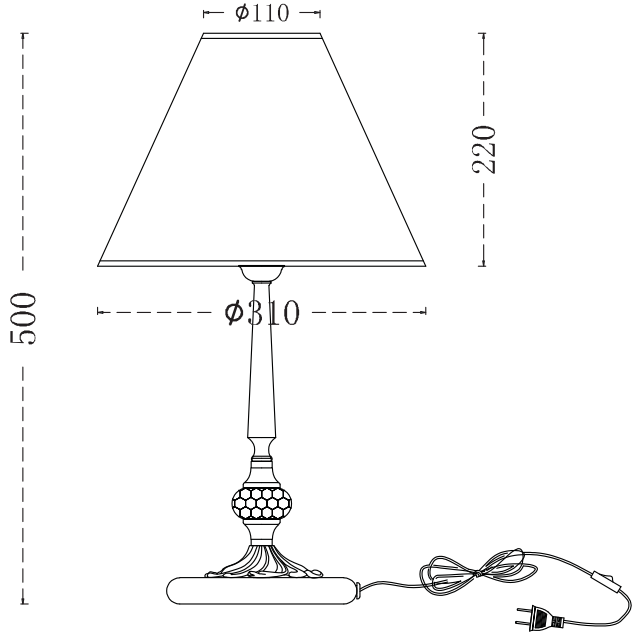

Instruction

Collection: Royal Classic
Series: Chester
Model: RC0100-TL-01-R
Mobile

1 x E14 (60w)

MAYTONI
DECORATIVE LIGHTING

www.maytoni.de