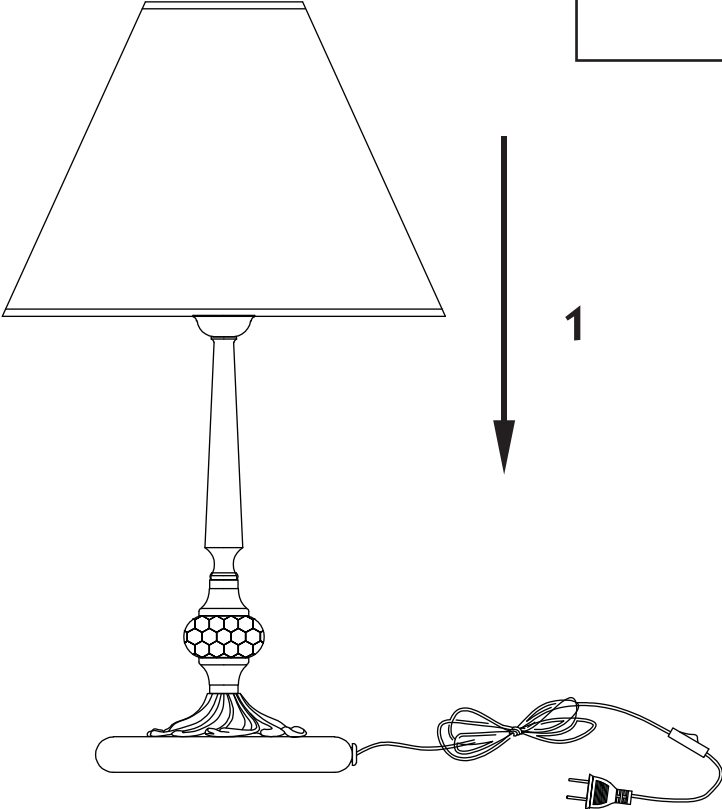

Instruction

Collection: Royal Classic
Series: Chester
Model: RC0100-TL-01-R
Mobile

1 x E14 (60w)

MAYTONI
DECORATIVE LIGHTING

www.maytoni.de