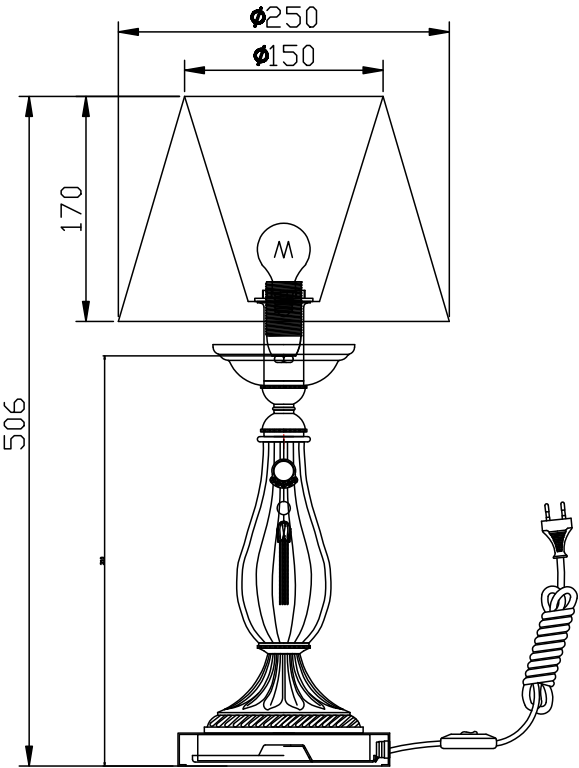

# Instruction

Collection: Royal Classic  
Series: Demitas  
Model: RC024-TL-01-R  
Table Lamps

 -Table Lamps

  
1 x E14 (40w)

**MAYTONI**  
DECORATIVE LIGHTING

[www.maytoni.de](http://www.maytoni.de)