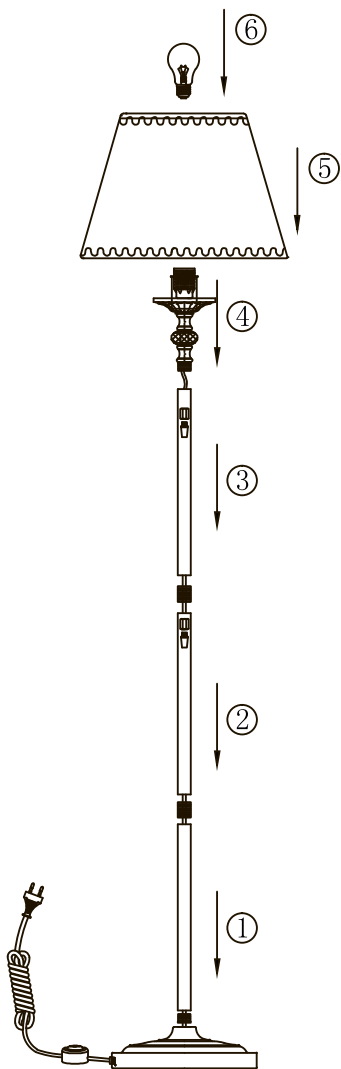

Instruction

Collection: Royal Classic
Series: Sofia
Model: RC093-FL-01-R
Floor Lamps

I - Floor Lamps

1 x E27 (40w)

MAYTONI
DECORATIVE LIGHTING

www.maytoni.de