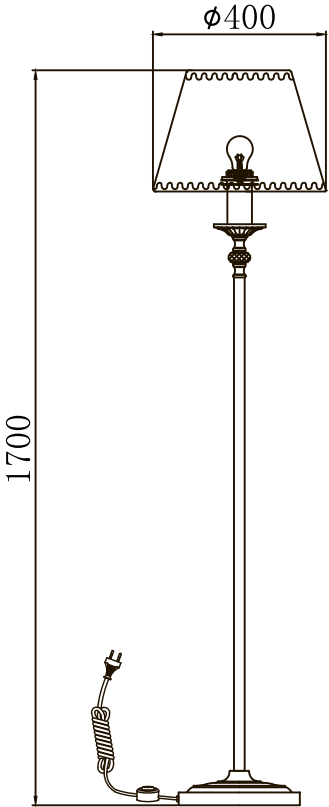

Instruction

Collection: Royal Classic
Series: Sofia
Model: RC093-FL-01-R
Floor Lamps

I - Floor Lamps

1 x E27 (40w)

MAYTONI
DECORATIVE LIGHTING

www.maytoni.de