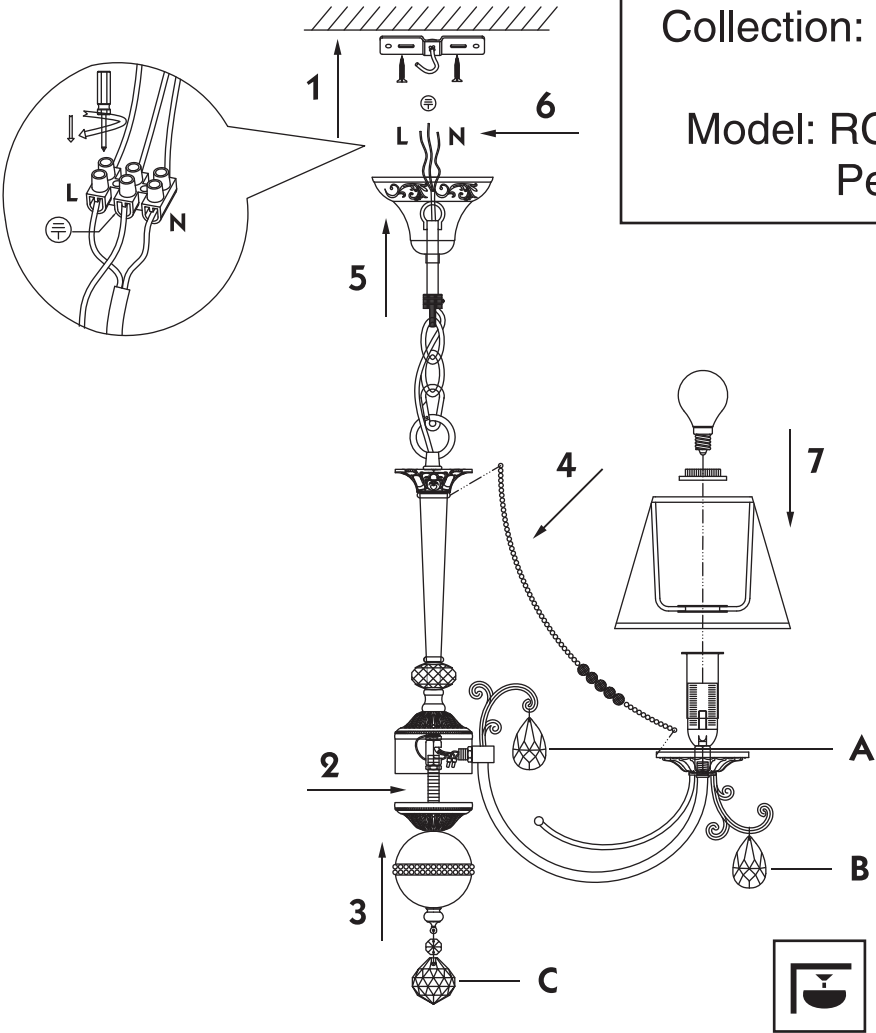

Instruction

Collection: Royal Classic
Series: Soffia
Model: RC093-PL-06-R
Pendant Lamps

A = 6
B = 6
C = 1

 - Pendant Lamps

6 x E14 (40w)

MAYTONI
DECORATIVE LIGHTING

www.maytoni.de