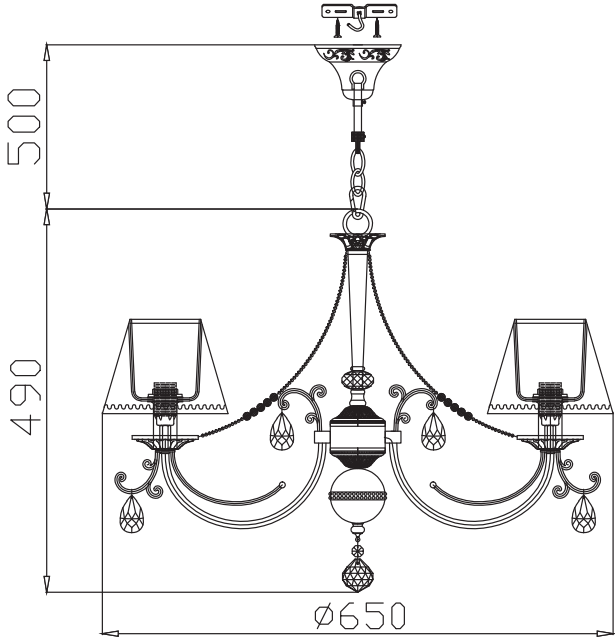

Instruction

Collection: Royal Classic
Series: Soffia
Model: RC093-PL-06-R
Pendant Lamps

A = 6
B = 6
C = 1

 - Pendant Lamps

6 x E14 (40w)

MAYTONI
DECORATIVE LIGHTING

www.maytoni.de