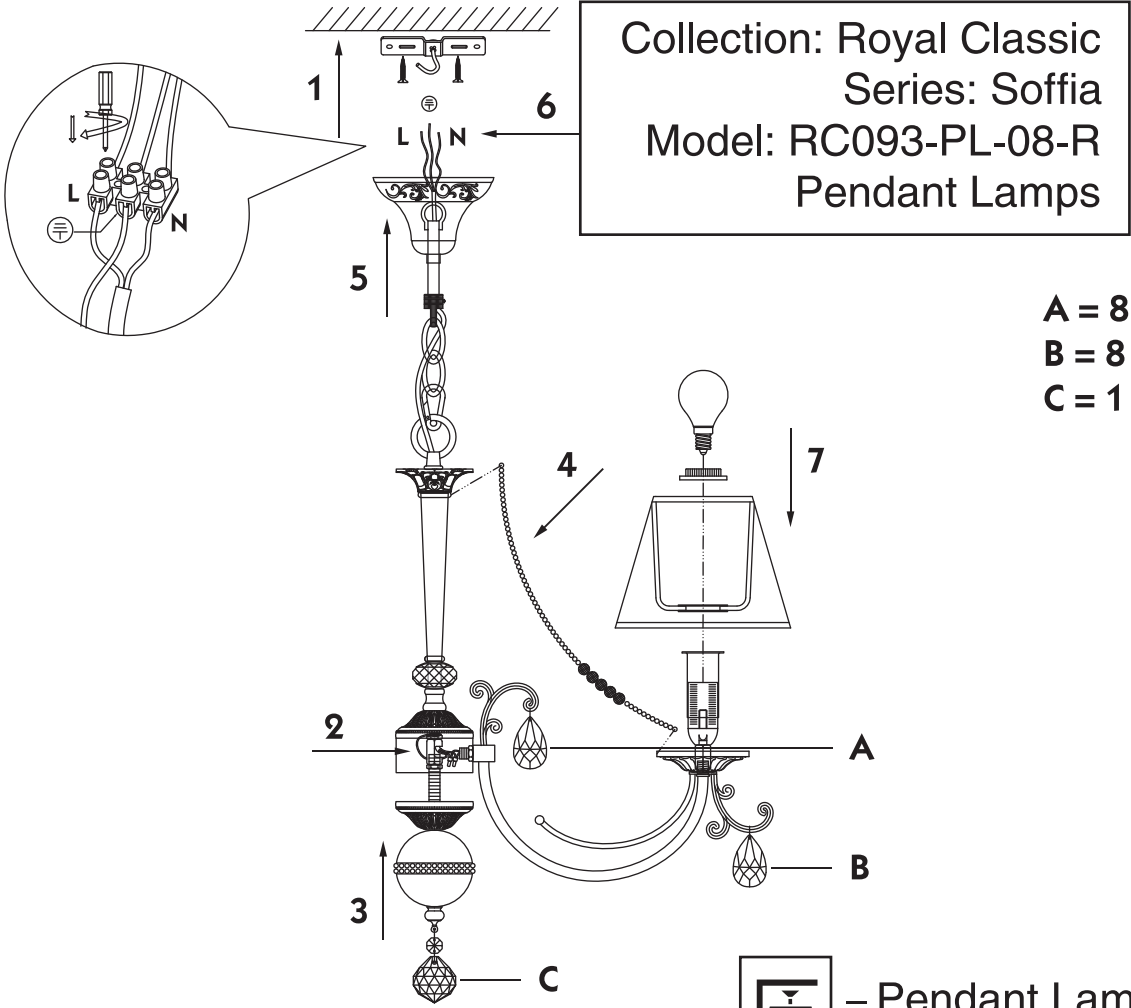

Instruction

 - Pendant Lamps

8 x E14 (40w)

MAYTONI
DECORATIVE LIGHTING
www.maytoni.de