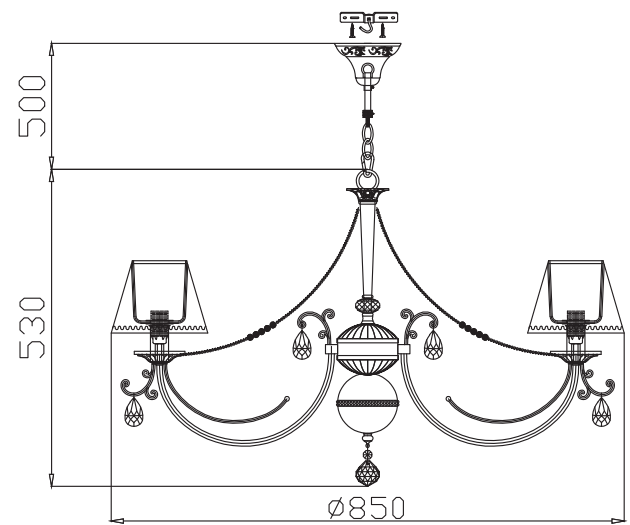

Instruction

 - Pendant Lamps

8 x E14 (40w)

MAYTONI
DECORATIVE LIGHTING
www.maytoni.de