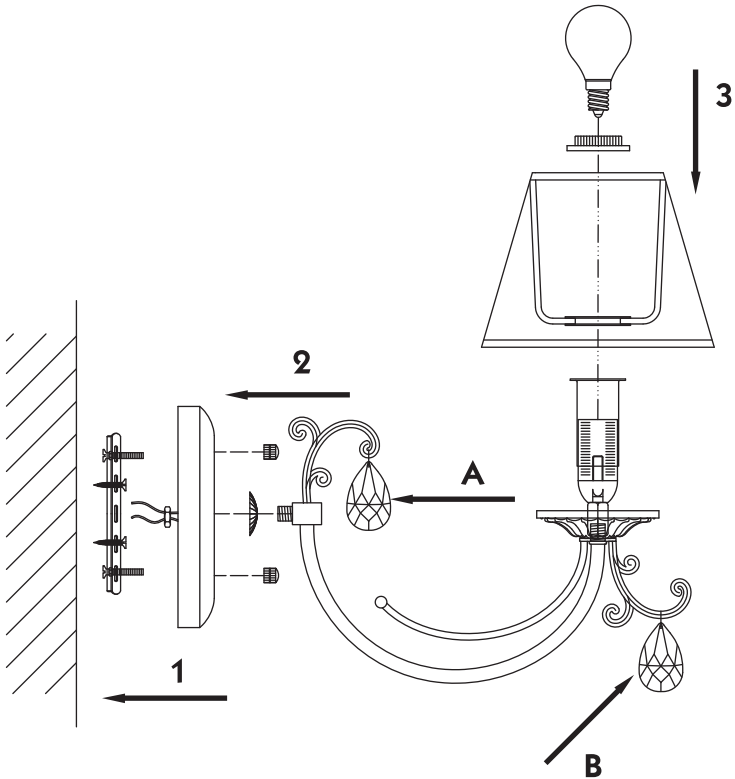

Instruction

Collection: Royal Classic
Series: soffia
Model: RC093-WL-01-R
Wall Lamps

A = 1
B = 1

– Wall Lamps

1 x E14 (40w)

MAYTONI
DECORATIVE LIGHTING

www.maytoni.de