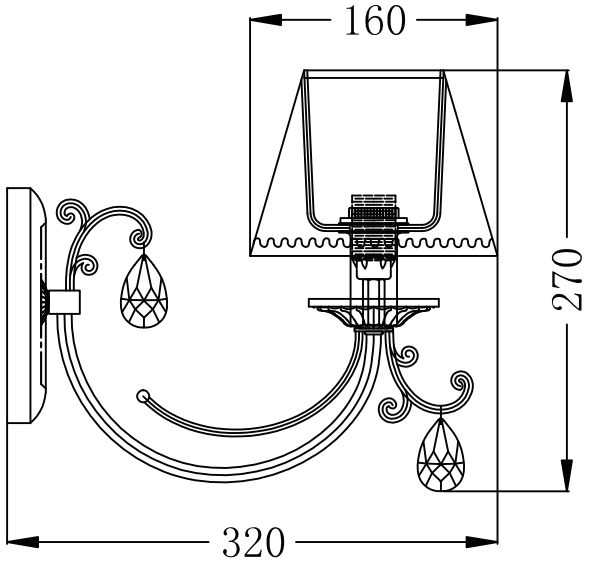

Instruction

Collection: Royal Classic
Series: soffia
Model: RC093-WL-01-R
Wall Lamps

A = 1
B = 1

– Wall Lamps

1 x E14 (40w)

MAYTONI
DECORATIVE LIGHTING

www.maytoni.de