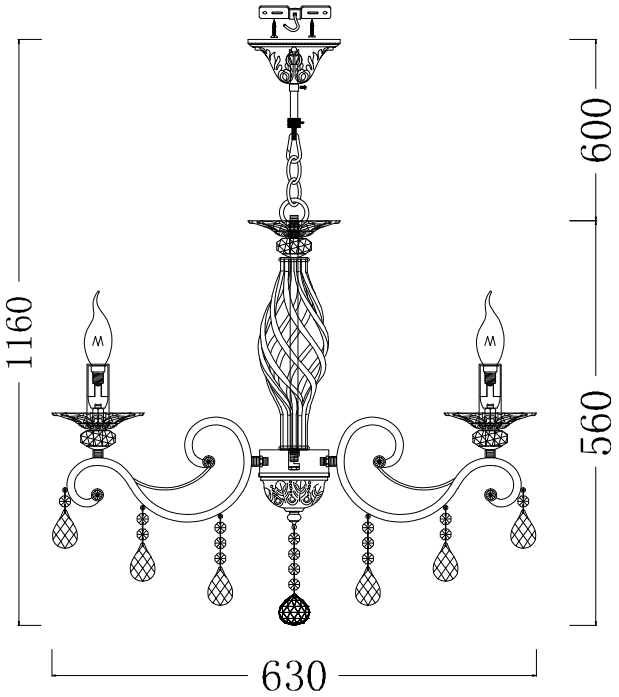

# Instruction

Collection: Royal Classic  
Series: Grace  
Model: RC247-PL-06-R  
Pendant lamp

- A = 6
- B = 6
- C = 6
- D = 1

  
6 x E14 (60w)

**MAYTONI**  
DECORATIVE LIGHTING

[www.maytoni.de](http://www.maytoni.de)