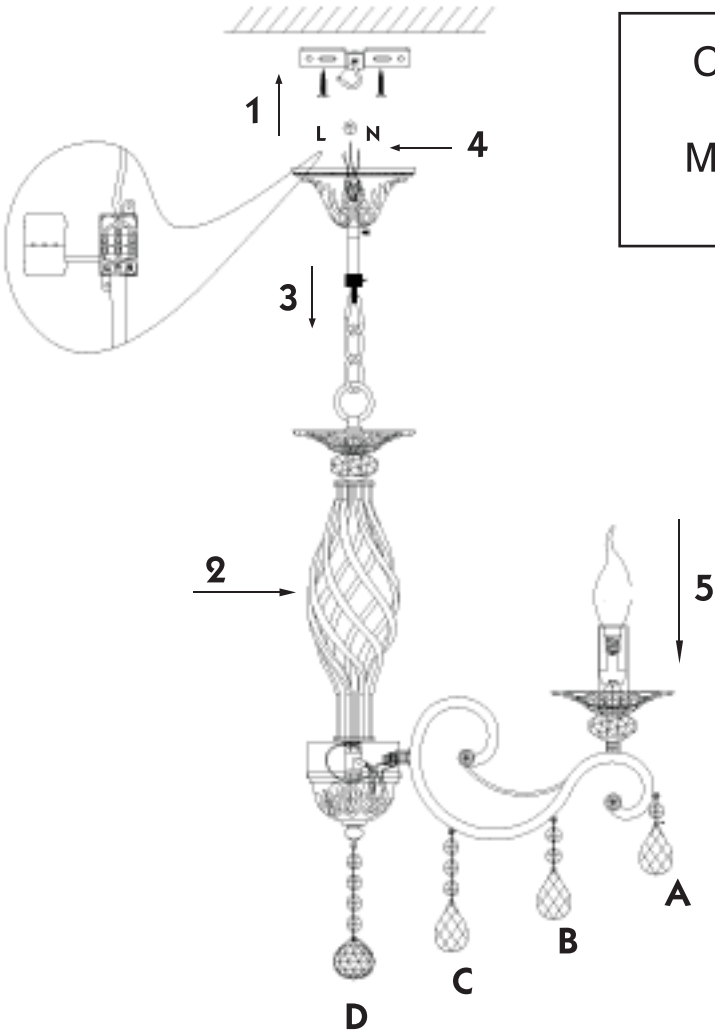

# Instruction

Collection: Royal Classic  
Series: Grace  
Model: RC247-PL-06-R  
Pendant lamp

- A = 6
- B = 6
- C = 6
- D = 1

  
6 x E14 (60w)

**MAYTONI**  
DECORATIVE LIGHTING

[www.maytoni.de](http://www.maytoni.de)