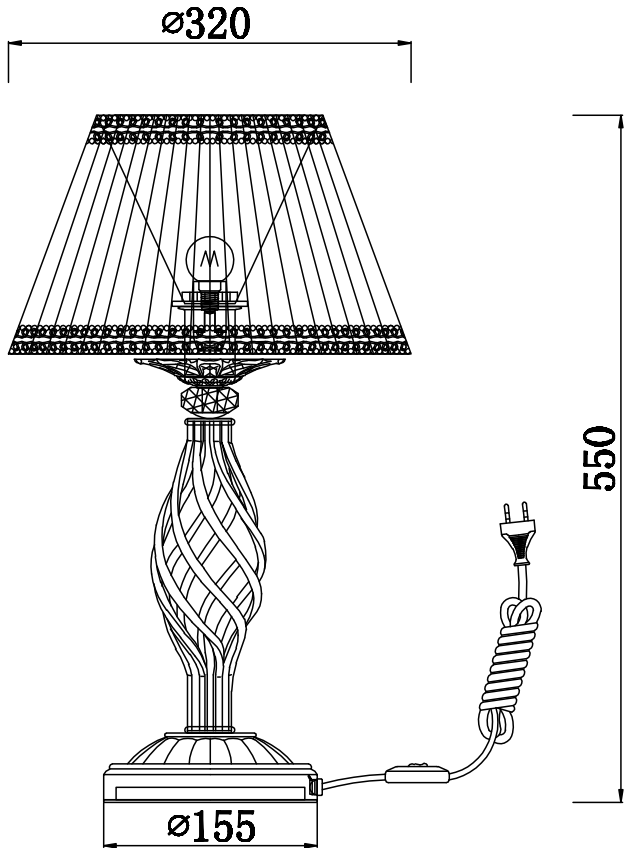

Instruction

Collection: Royal Classic
Series: Grace
Model: RC247-TL-01-R
Table lamp

 – Table lamp

1 x E14 (40w)

MAYTONI
DECORATIVE LIGHTING

www.maytoni.de