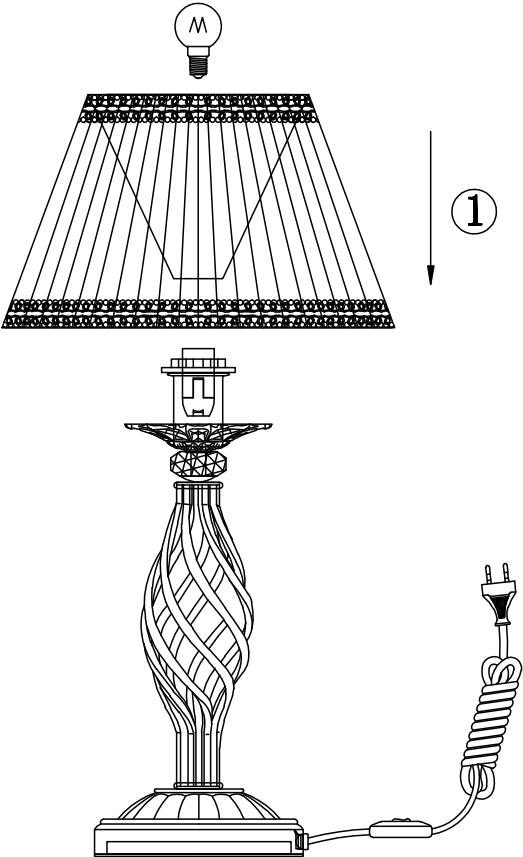

Instruction

Collection: Royal Classic
Series: Grace
Model: RC247-TL-01-R
Table lamp

 – Table lamp

1 x E14 (40w)

MAYTONI
DECORATIVE LIGHTING

www.maytoni.de