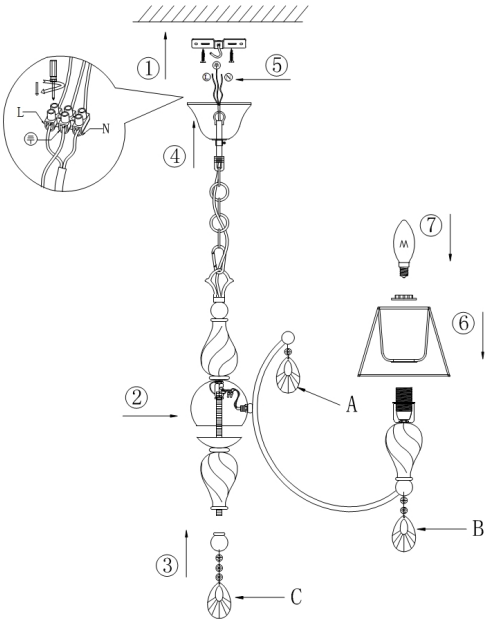

# Instruction

Collection: ROYAL CLASSIC

Series: MURANO

Model: RC855-PL-06-R

Ceiling

A=6  
B=6  
C=1

- Ceiling

6 x E14 (40W)