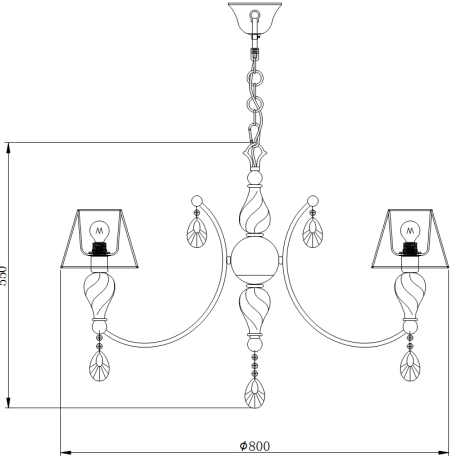

# Instruction

Collection: ROYAL CLASSIC

Series: MURANO

Model: RC855-PL-06-R

Ceiling

A=6  
B=6  
C=1

- Ceiling

6 x E14 (40W)