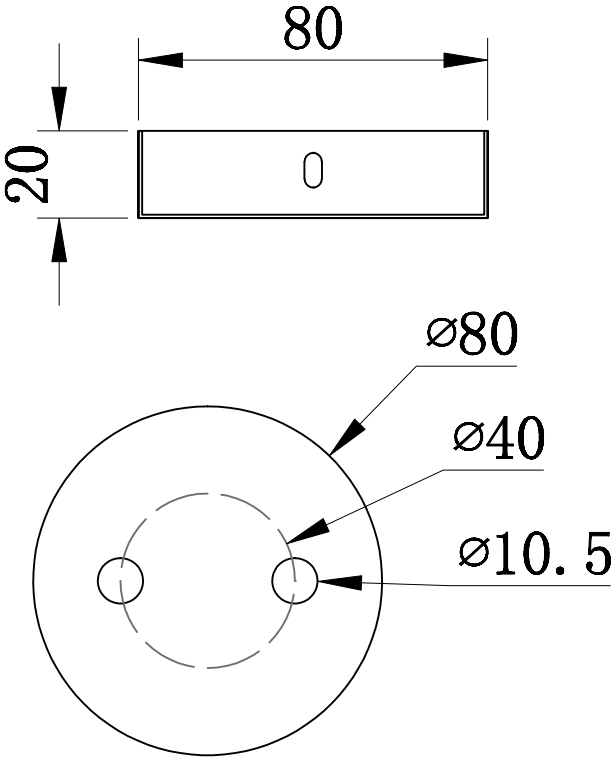

# Instruction

Collection: Universal mount  
Series: Universal mount  
Model: SPR-BASE-R-02-W

**MAYTONI**  
DECORATIVE LIGHTING

[www.maytoni.de](http://www.maytoni.de)