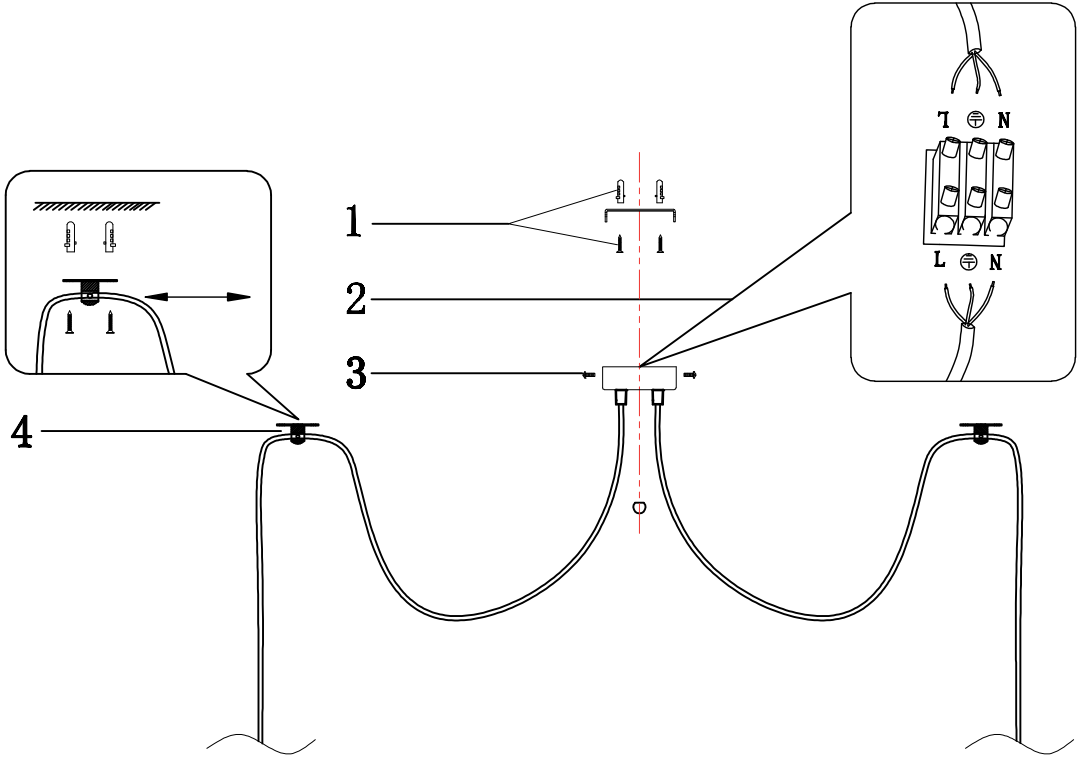

# Instruction

Collection: Universal mount  
Series: Universal mount  
Model: SPR-BASE-R-02-W

**MAYTONI**  
DECORATIVE LIGHTING

[www.maytoni.de](http://www.maytoni.de)