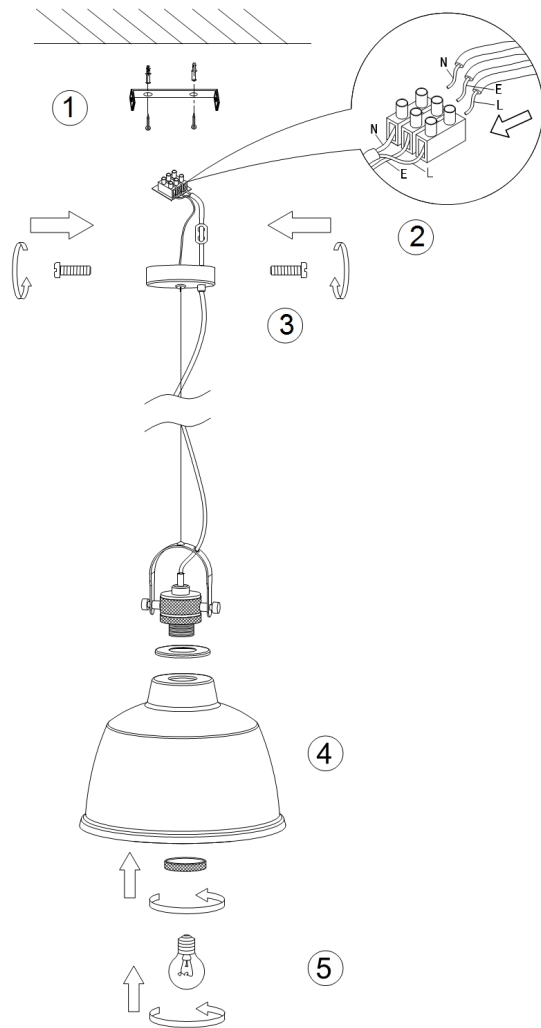

# Instruction

Collection: LOFT  
Series: DOMINO  
Model: T163PL-01C  
Ceiling

- Ceiling

1 x E27 (40W)

**MAYTONI**  
DECORATIVE LIGHTING

[www.maytoni.de](http://www.maytoni.de)