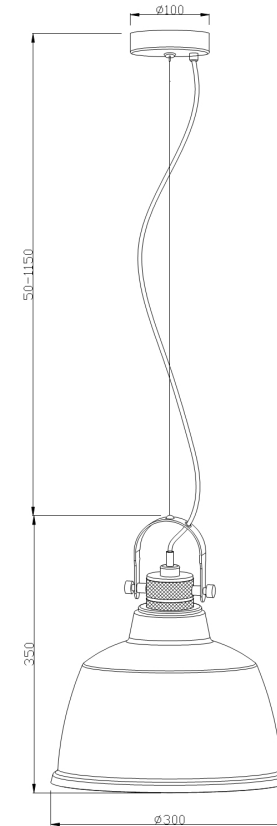

# Instruction

Collection: LOFT  
Series: DOMINO  
Model: T163PL-01C  
Ceiling

- Ceiling

1 x E27 (40W)

**MAYTONI**  
DECORATIVE LIGHTING

[www.maytoni.de](http://www.maytoni.de)