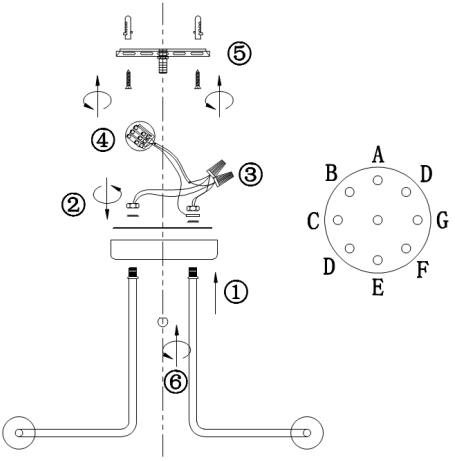

# Instruction

Collection: LOFT  
Series: GILBERT  
Model: T532CL-08B  
Ceiling

8 x E27 (60W)

**MAYTONI**  
DECORATIVE LIGHTING

[www.maytoni.de](http://www.maytoni.de)