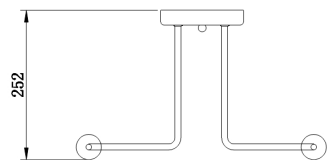

# Instruction

Collection: LOFT  
Series: GILBERT  
Model: T532CL-08B  
Ceiling

8 x E27 (60W)

**MAYTONI**  
DECORATIVE LIGHTING

[www.maytoni.de](http://www.maytoni.de)