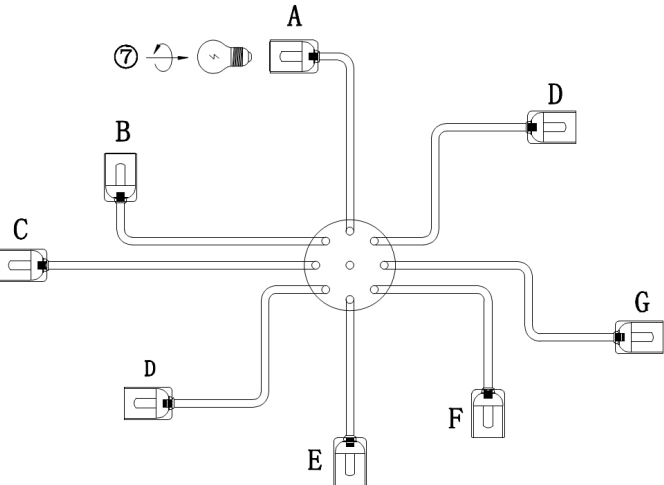

# Instruction

Collection: LOFT  
Series: GILBERT  
Model: T532CL-08B  
Ceiling

8 x E27 (60W)

**MAYTONI**  
DECORATIVE LIGHTING

[www.maytoni.de](http://www.maytoni.de)