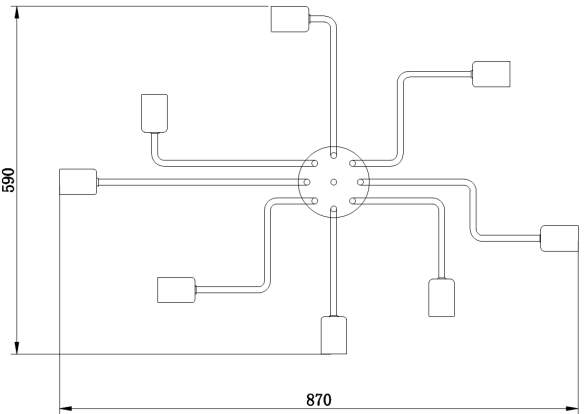

# Instruction

Collection: LOFT  
Series: GILBERT  
Model: T532CL-08B  
Ceiling

8 x E27 (60W)

**MAYTONI**  
DECORATIVE LIGHTING

[www.maytoni.de](http://www.maytoni.de)