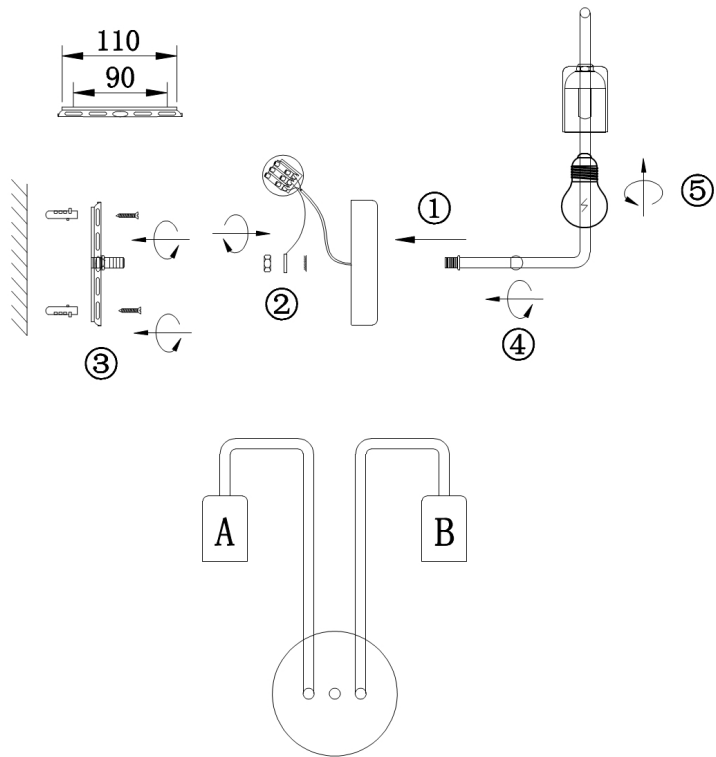

# Instruction

Collection: LOFT  
Series: GILBERT  
Model: T532WL-02B  
Ceiling

- Ceiling

2 x E27 (60W)

**MAYTONI**  
DECORATIVE LIGHTING

[www.maytoni.de](http://www.maytoni.de)