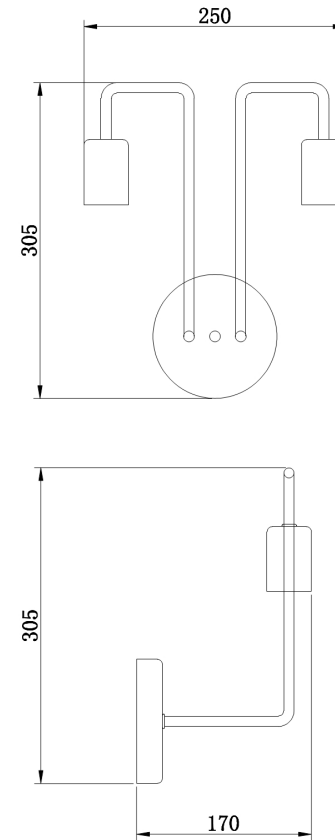

# Instruction

Collection: LOFT  
Series: GILBERT  
Model: T532WL-02B  
Ceiling

- Ceiling

2 x E27 (60W)

**MAYTONI**  
DECORATIVE LIGHTING

[www.maytoni.de](http://www.maytoni.de)