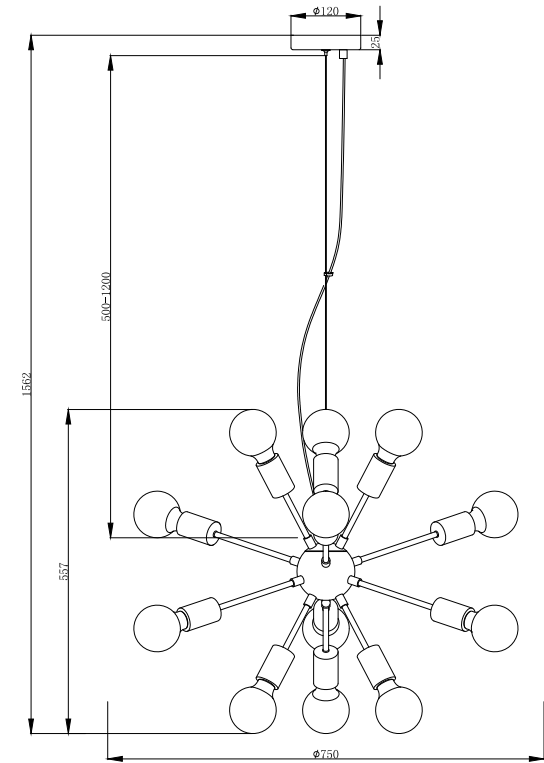

Instruction

T546PL-12B

12 x E27 (7W)

Model: T546PL-12B

Collection: Loft

Series: Jackson

Pendant Lamps