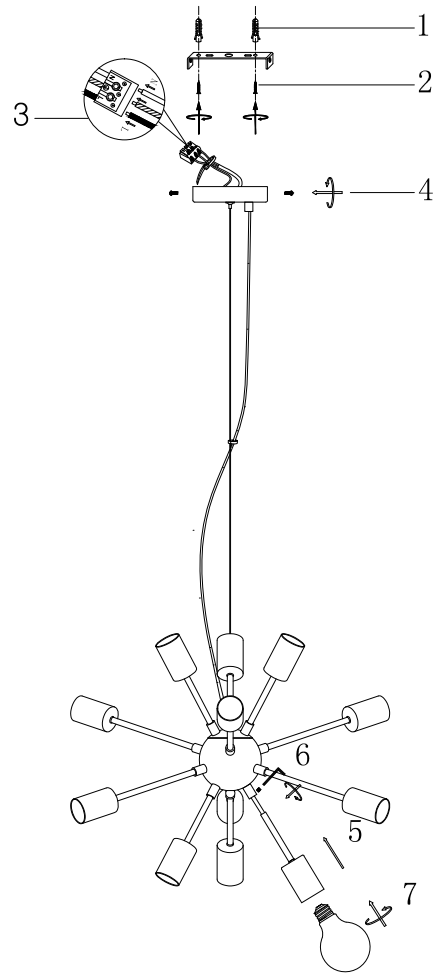

Instruction

T546PL-12B

12 x E27 (7W)

Model: T546PL-12B

Collection: Loft

Series: Jackson

Pendant Lamps