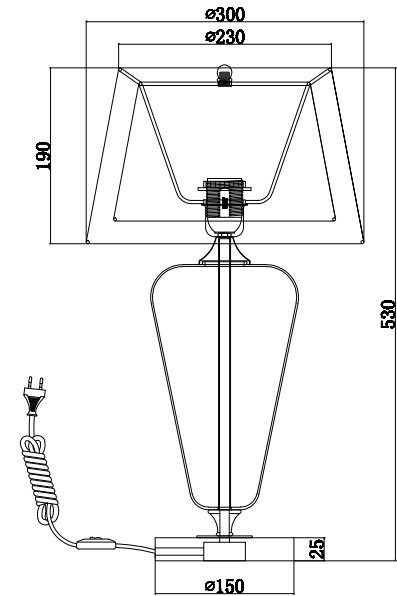

Instruction

Z005TL-01CH

1 x E27 (40W)

Model: Z005TL-01CH
Collection: Table & Floor

Table Lamps