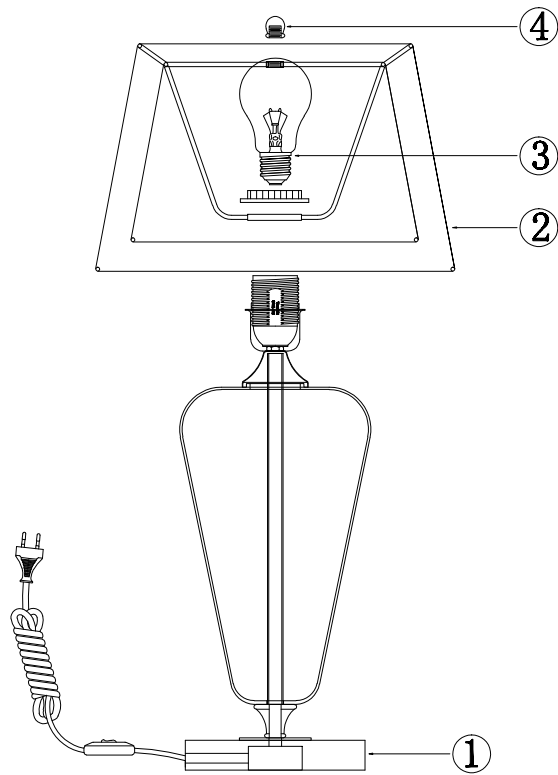

Instruction

Z005TL-01CH

1 x E27 (40W)

Model: Z005TL-01CH
Collection: Table & Floor

Table Lamps