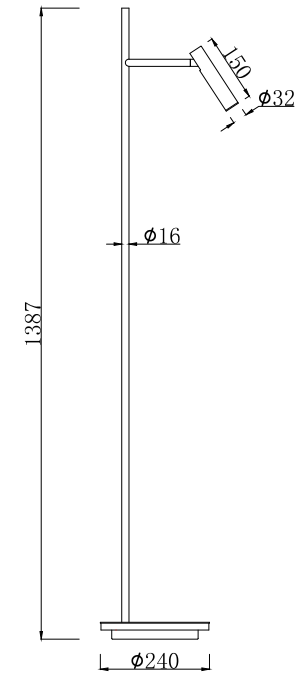

Instruction

Z010FL-L8B3K

MAX 8W
728 Lumen

Model: Z010FL-L8B3K
Collection: Table & Floor
Series: Estudio

Floor Lamps