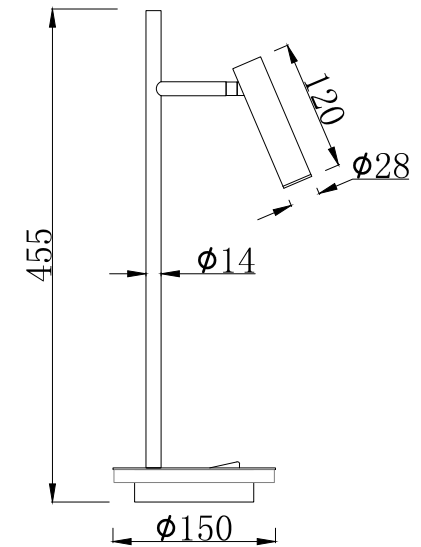

Instruction

Z010TL-L8B3K

MAX 8W
554 Lumen

Model: Z010TL-L8B3K
Collection: Table & Floor
Series: Estudio

Table Lamps