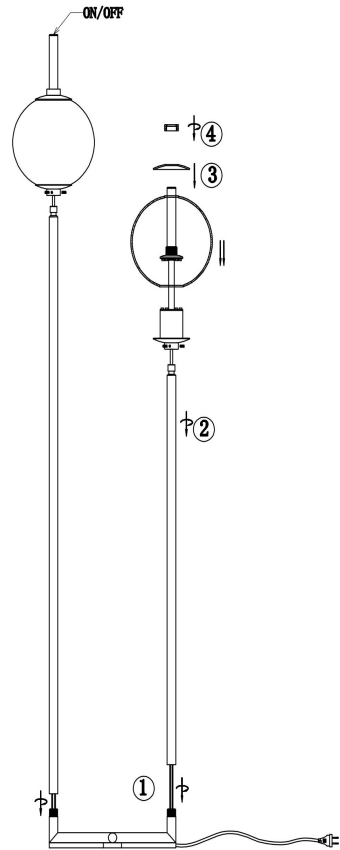

Instruction

Z020FL-L12BK

MAX 12W
750 Lumen

Model: Z020FL-L12BK
Collection: Table & Floor

Stehleuchte