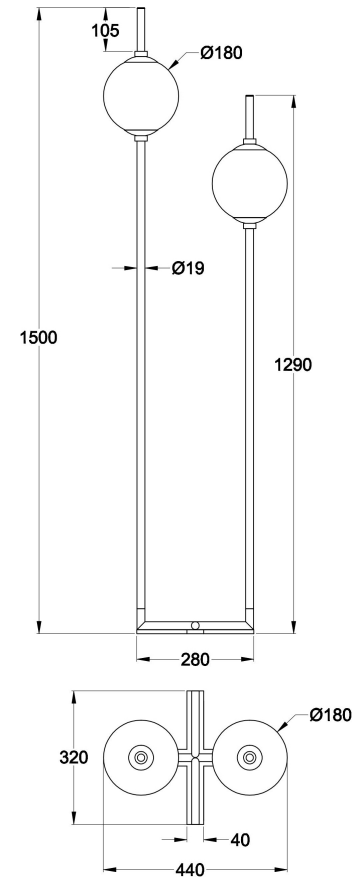

Instruction

Z020FL-L12BK

MAX 12W
750 Lumen

Model: Z020FL-L12BK
Collection: Table & Floor

Stehleuchte