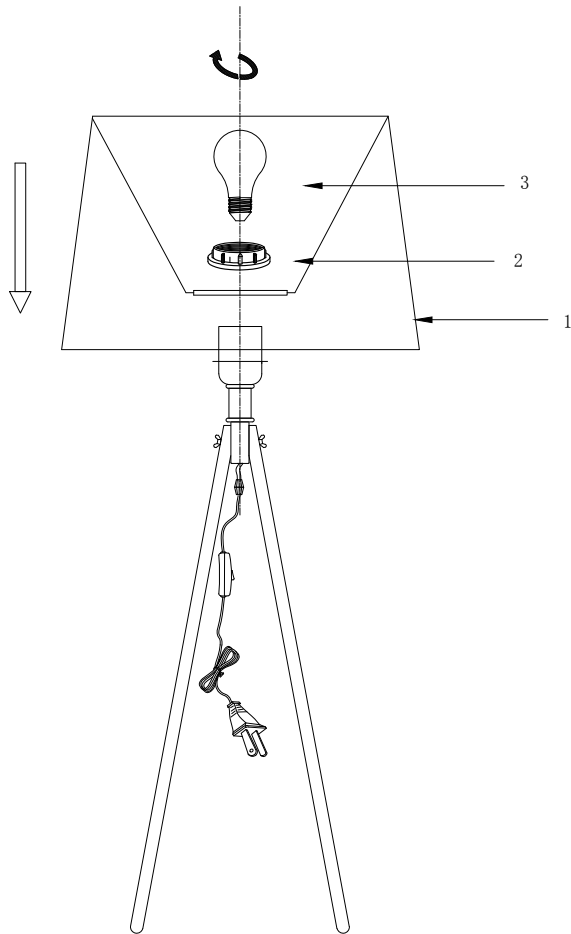

# Instruction

Z177-FL-01-BR

1 x E27 (60W)

Model: Z177-FL-01-BR  
Collection: Table & Floor  
Series: Calvin

Floor Lamps