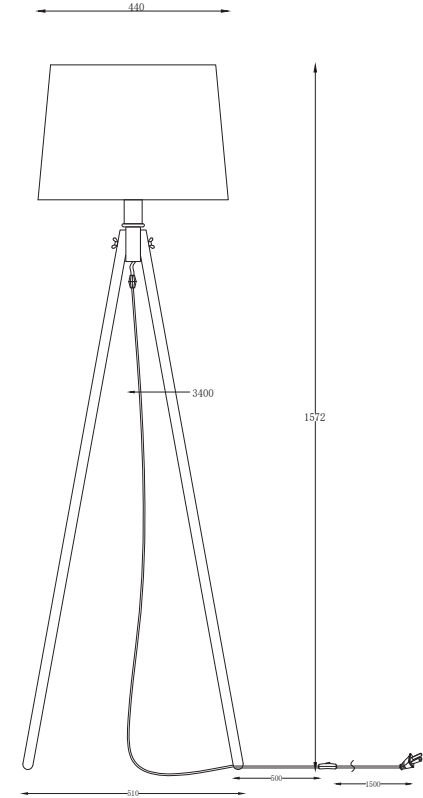

# Instruction

Z177-FL-01-BR

1 x E27 (60W)

Model: Z177-FL-01-BR  
Collection: Table & Floor  
Series: Calvin

Floor Lamps