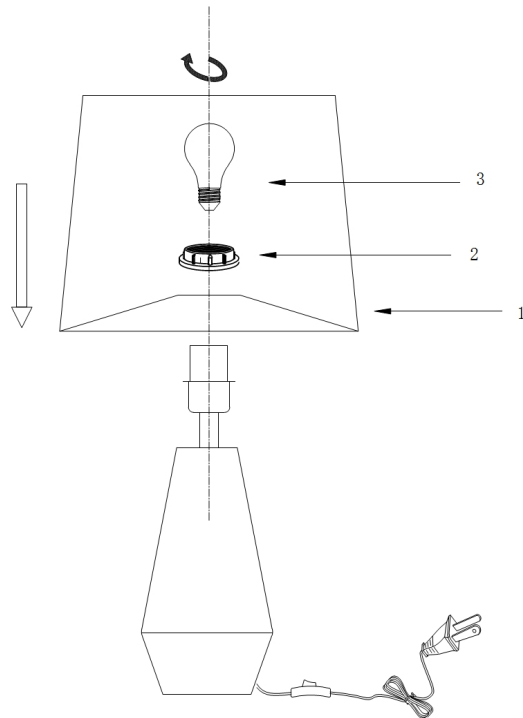

# Instruction

Collection: TABLE & FLOOR

Series: CALVIN TABLE

Model: Z181-TL-01-B

Mobile

- Mobile

1 x E27 (60W)

**MAYTONI**  
DECORATIVE LIGHTING