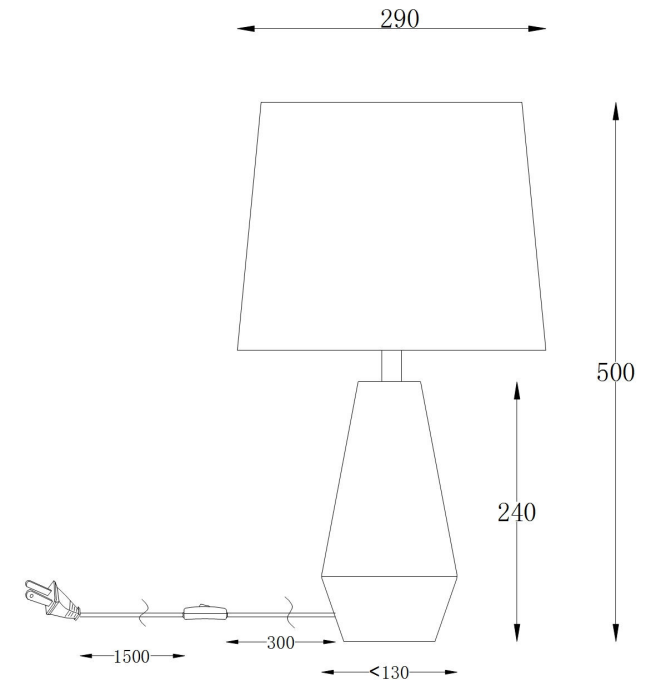

# Instruction

Collection: TABLE & FLOOR

Series: CALVIN TABLE

Model: Z181-TL-01-B

Mobile

- Mobile

1 x E27 (60W)

**MAYTONI**  
DECORATIVE LIGHTING