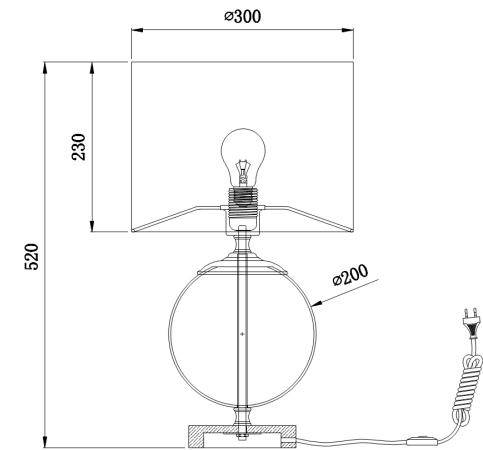

# Instruction

Collection: TABLE & FLOOR

Series: LOWELL

Model: Z533TL-01N

Ceiling

- Ceiling

1 x E27 (40W)

**MAYTONI**  
DECORATIVE LIGHTING