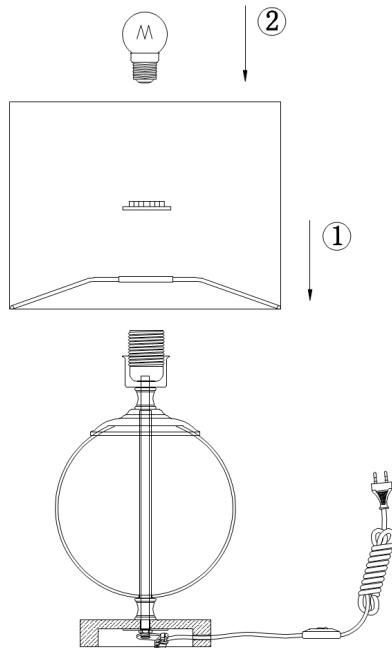

# Instruction

Collection: TABLE & FLOOR

Series: LOWELL

Model: Z533TL-01N

Ceiling

- Ceiling

1 x E27 (40W)

**MAYTONI**  
DECORATIVE LIGHTING