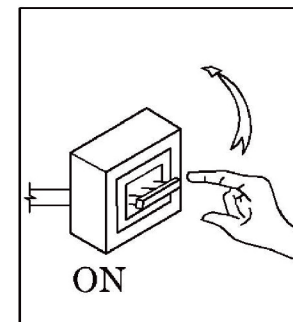

ASSEMBLY INSTRUCTION / ИНСТРУКЦИЯ

A1610PL-1BK A1610PL-1WH

Warning:

1. Turn off the main power at the circuit breaker before installing in order to prevent possible shock;
2. Don't exceed the rated voltage 230V;
3. Don't install on haven't finished ceiling and loose wood ceiling;
4. Do not use corrosive liquids to clean fixture such as acid, and alkaline liquids. Please use soft cloth when cleaning.