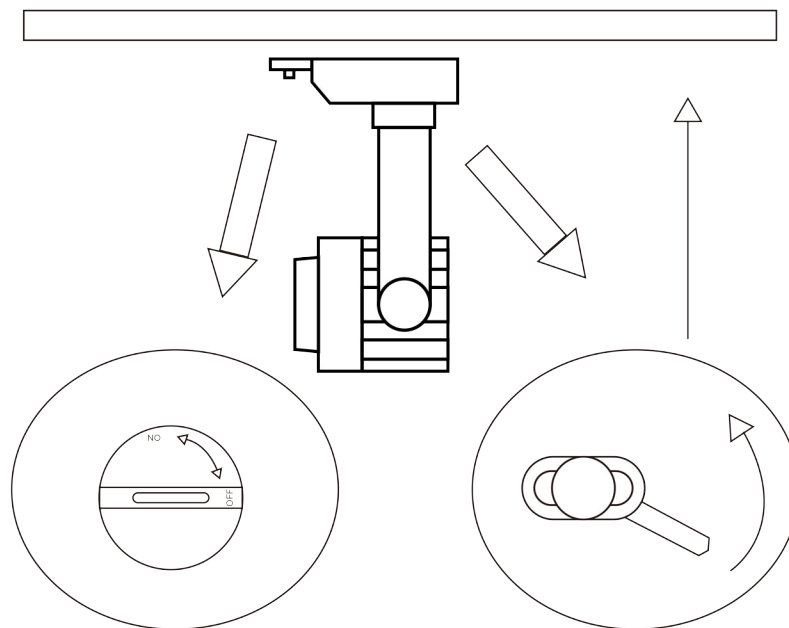

ASSEMBLY INSTRUCTION / ИНСТРУКЦИЯ

A1610PL-1BK A1610PL-1WH

Warning:

1. Turn off the main power at the circuit breaker before installing in order to prevent possible shock;
2. Don't exceed the rated voltage 230V;
3. Don't install on haven't finished ceiling and loose wood ceiling;
4. Do not use corrosive liquids to clean fixture such as acid, and alkaline liquids. Please use soft cloth when cleaning.