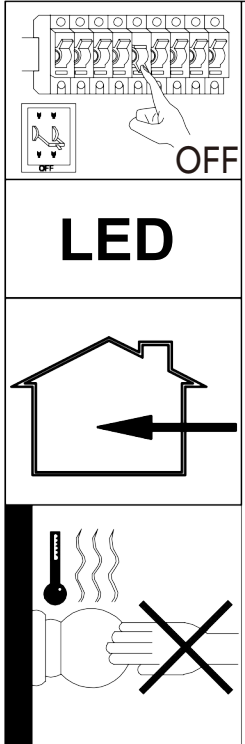

ASSEMBLY INSTRUCTION / ИНСТРУКЦИЯ A1620PL-1BK A1620PL-1WH

Warning:

1. Turn off the main power at the circuit breaker before installing in order to prevent possible shock;
2. Don't exceed the rated voltage 230V;
3. Don't install on haven't finished ceiling and loose wood ceiling;
4. Do not use corrosive liquids to clean fixture such as acid, and alkaline liquids. Please use soft cloth when cleaning.