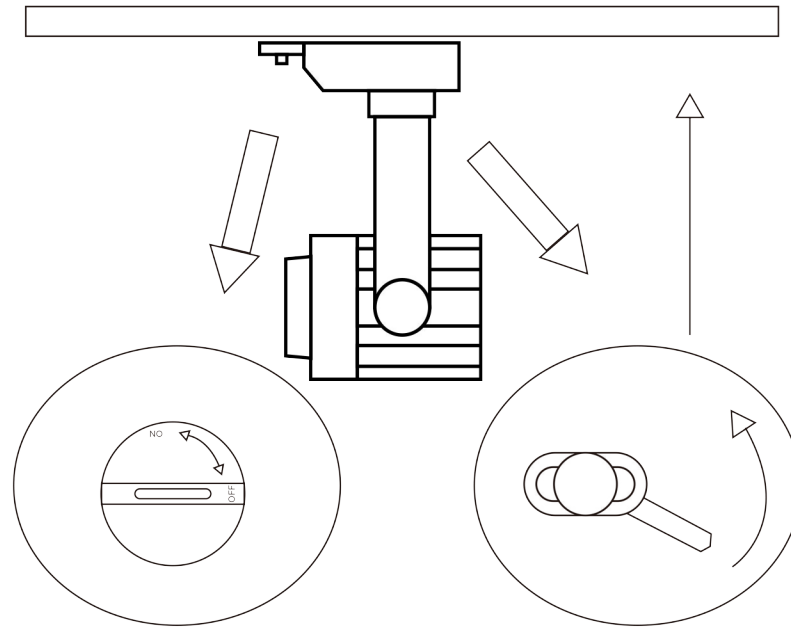

ASSEMBLY INSTRUCTION / ИНСТРУКЦИЯ A1620PL-1BK A1620PL-1WH

Warning:

1. Turn off the main power at the circuit breaker before installing in order to prevent possible shock;
2. Don't exceed the rated voltage 230V;
3. Don't install on haven't finished ceiling and loose wood ceiling;
4. Do not use corrosive liquids to clean fixture such as acid, and alkaline liquids. Please use soft cloth when cleaning.