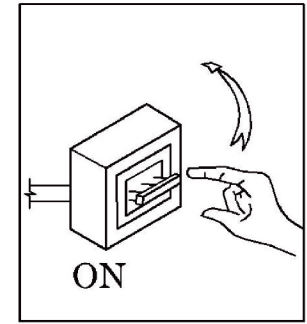

ASSEMBLY INSTRUCTION / ИНСТРУКЦИЯ A1620PL-1BK A1620PL-1WH

Warning:

1. Turn off the main power at the circuit breaker before installing in order to prevent possible shock;
2. Don't exceed the rated voltage 230V;
3. Don't install on haven't finished ceiling and loose wood ceiling;
4. Do not use corrosive liquids to clean fixture such as acid, and alkaline liquids. Please use soft cloth when cleaning.