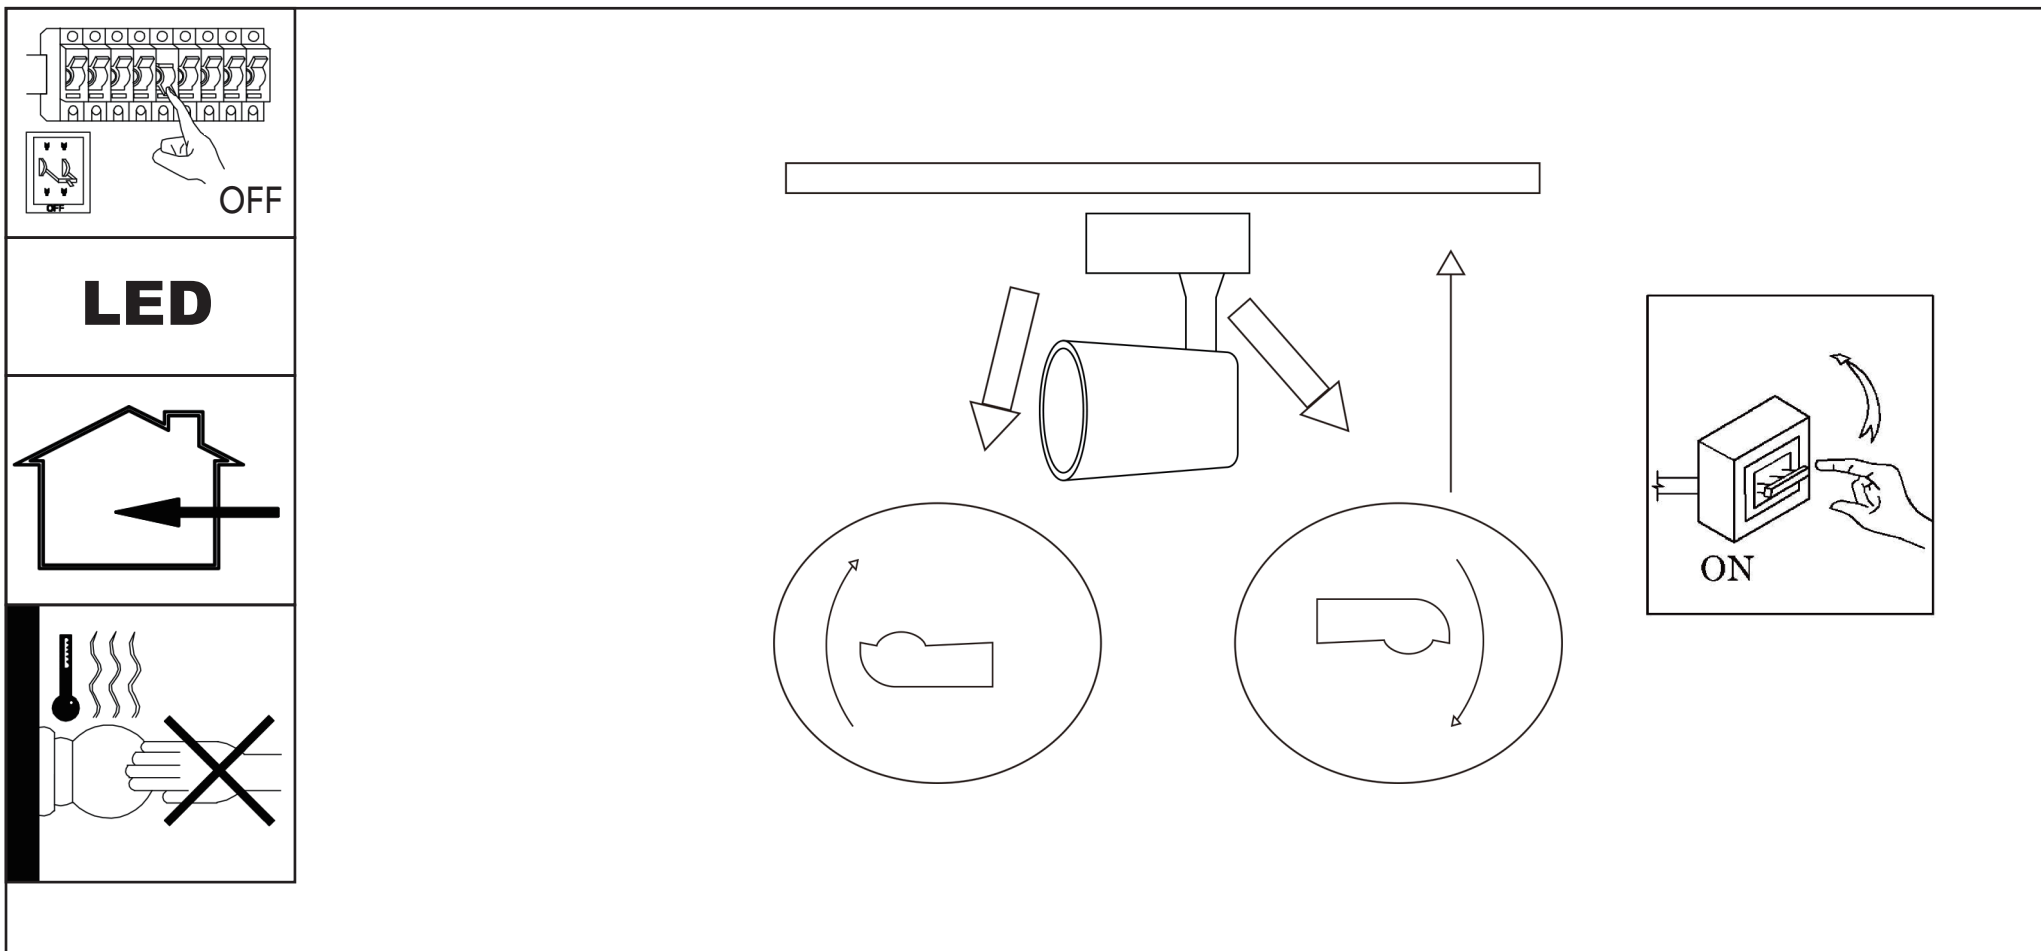

# ASSEMBLY INSTRUCTION / ИНСТРУКЦИЯ

A1810PL-1BK  
A1810PL-1WH  
A1811PL-1BK  
A1811PL-1WH

A1820PL-1BK  
A1820PL-1WH  
A1821PL-1BK  
A1821PL-1WH

A1830PL-1BK  
A1830PL-1WH  
A1831PL-1BK  
A1831PL-1WH

## Warning:

1. Turn off the main power at the circuit breaker before installing in order to prevent possible shock;
2. Don't exceed the rated voltage 230V;
3. Don't install on haven't finished ceiling and loose wood ceiling;
4. Do not use corrosive liquids to clean fixture such as acid, and alkaline liquids. Please use soft cloth when cleaning.