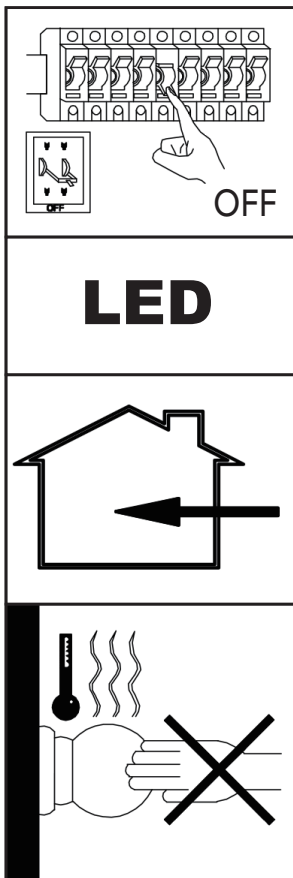

ASSEMBLY INSTRUCTION / ИНСТРУКЦИЯ

A1710PL-1BK	A1720PL-1BK	A1730PL-1BK	A1613PL-1BK	A1640PL-1BK	A2324PL-1BK
A1710PL-1WH	A1720PL-1WH	A1730PL-1WH	A1613PL-1WH	A1640PL-1WH	A2324PL-1WH
A2310PL-1BK	A2320PL-1BK	A2330PL-1BK	A1632PL-1BK	A2315PL-1BK	A4568PL-1BK
A2310PL-1WH	A2320PL-1WH	A2330PL-1WH	A1632PL-1WH	A2315PL-1WH	A4568PL-1WH
A1711PL-1BK	A1721PL-1BK	A1731PL-1BK			
A1711PL-1WH	A1721PL-1WH	A1731PL-1WH			
A2311PL-1BK	A2321PL-1BK	A2331PL-1BK			
A2311PL-1WH	A2321PL-1WH	A2331PL-1WH			

Warning:

1. Turn off the main power at the circuit breaker before installing in order to prevent possible shock;
2. Don't exceed the rated voltage 230V;
3. Don't install on haven't finished ceiling and loose wood ceiling;
4. Do not use corrosive liquids to clean fixture such as acid, and alkaline liquids. Please use soft cloth when cleaning.