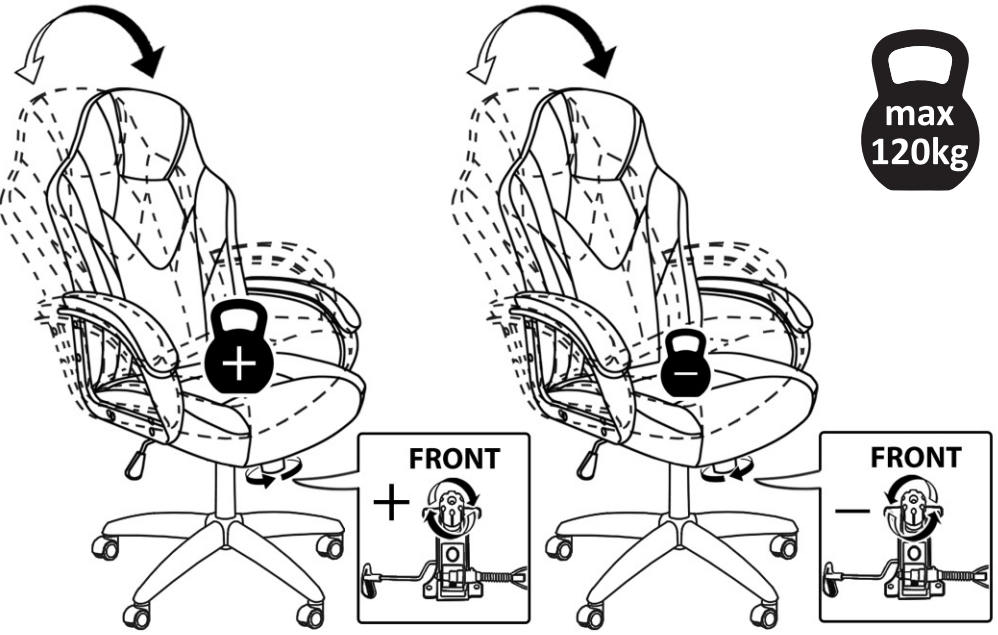

Chairman Game 17

RU ИНСТРУКЦИЯ ПО СБОРКЕ
EN ASSEMBLY INSTRUCTIONS
DE AUFBAUANLEITUNG
FR INSTRUCTIONS DE MONTAGE
IT MANUALE D'USO
ES INSTRUCCIONES DE MONTAJE
CS NÁVOD K MONTÁŽI
KK ЖИНАУ ЖӨНІНДЕГІ НҰСҚАУЛЫҚ

1 pcs, 1 pcs, 1 pcs, 1 pcs, 1 pcs, 1 pcs, 1 pcs, 5 pcs, 8 pcs, 4 pcs, 8 pcs

(M6x25)
 (M6x16)

STEP 1
STEP 2

1 Attach the casters (8) to the base (7) using screws (10). Insert the central post (6) into the base. **2** Attach the seat (2) to the base (7) using screws (9). **3** Attach the backrest (1) to the seat (2) using screws (9). **4** Attach the armrests (5) to the seat (2) using screws (9). **5** Attach the base (7) to the seat (2) using screws (10). **6** Attach the central post (6) to the seat (2) using the central post (6) and the base (7).