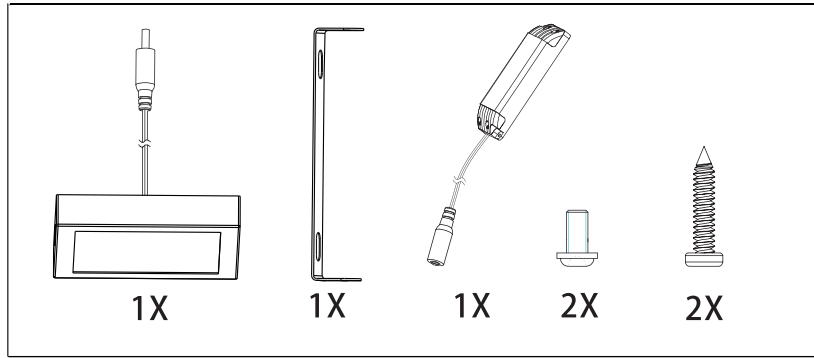

EGLO

LED panel light

Art.-Nr.: 94073/94074
94077/94078

A

B

C

D

E