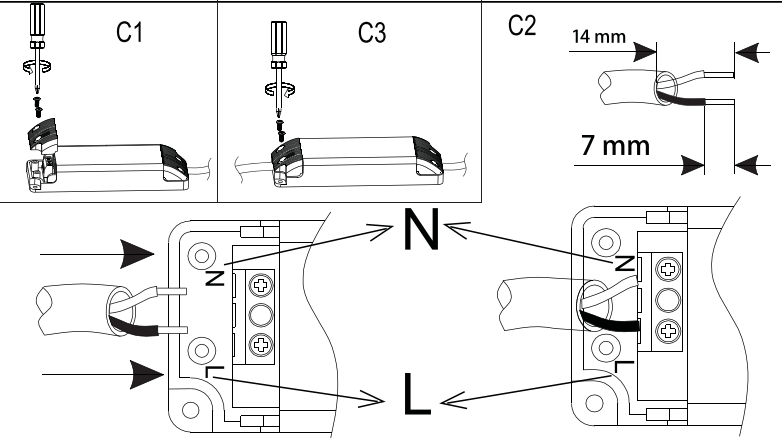

EGLO

LED panel light

Art.-Nr.: 94073/94074
94077/94078

A

B

C

D

E