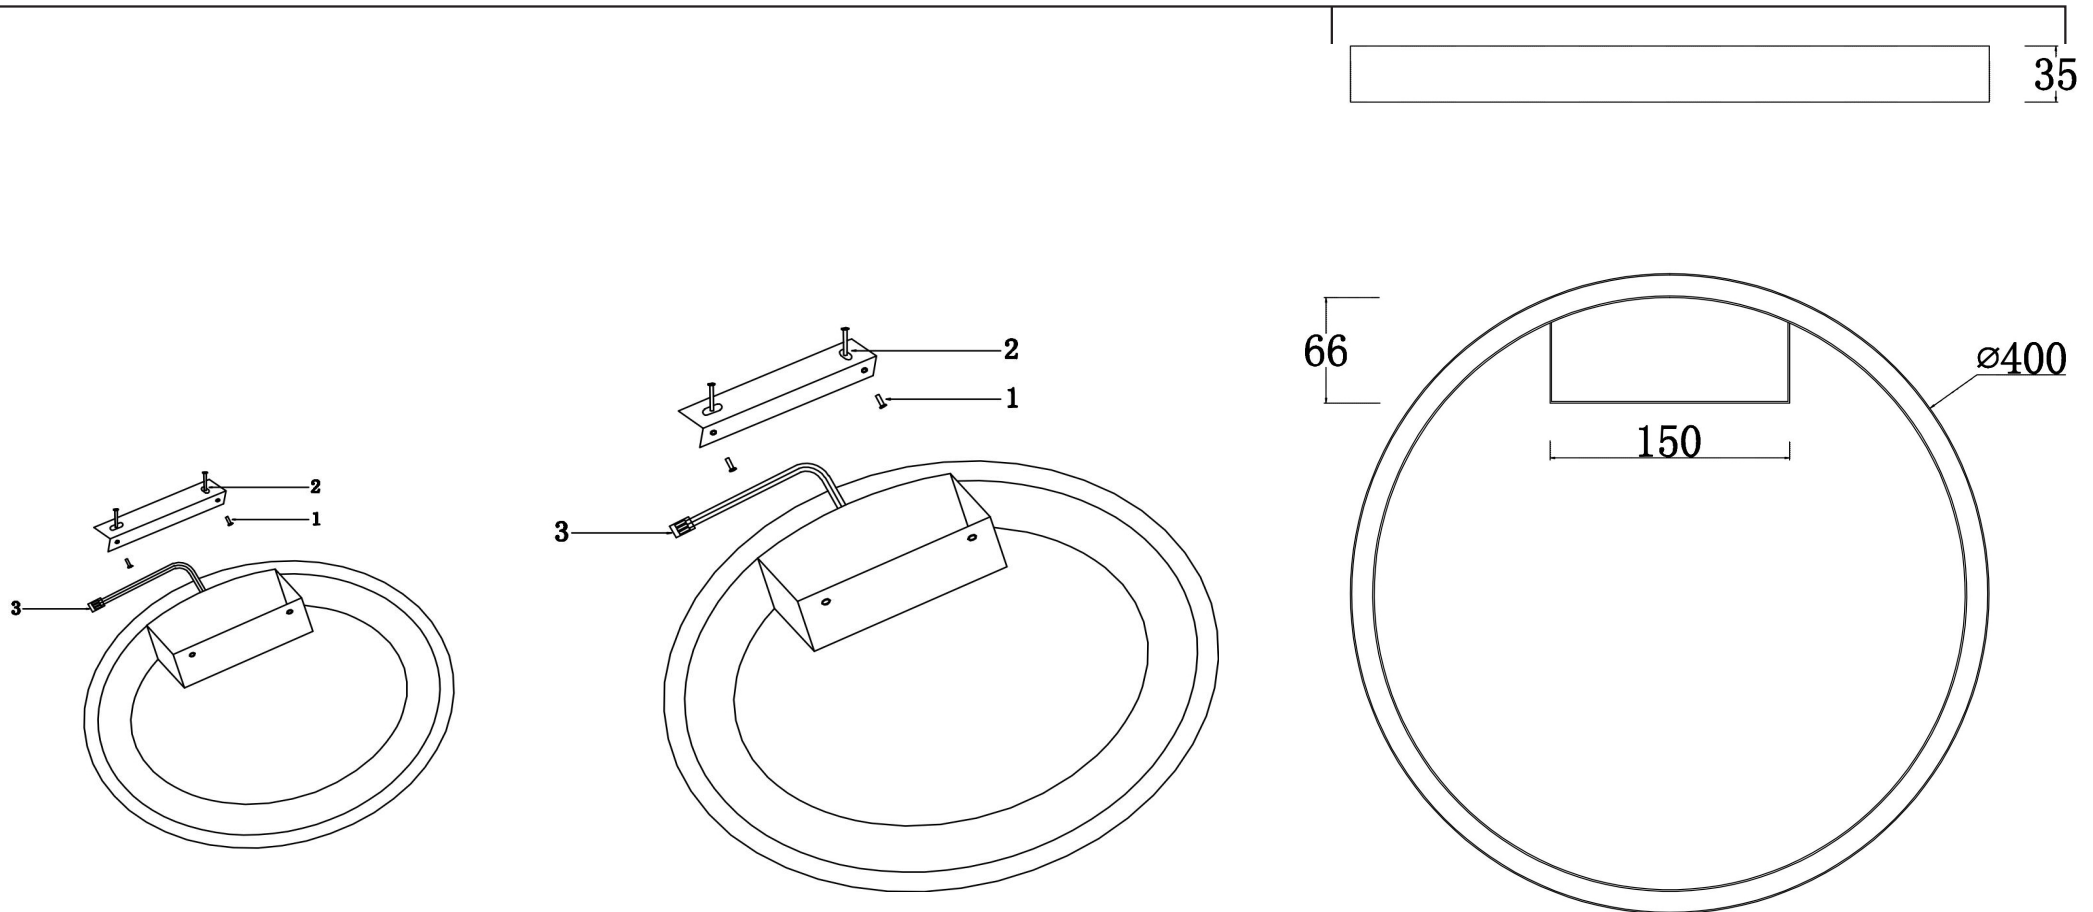

Instruction

MOD058CL-L25W3K

MAX 25W
1 200 Lumen

Model: MOD058CL-L25W3K
Collection: Modern
Series: Rim
Ceiling Lamps