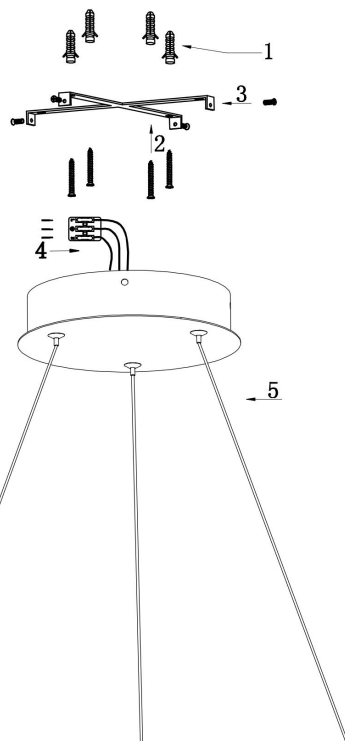

由 Autodesk 教育版产品制作