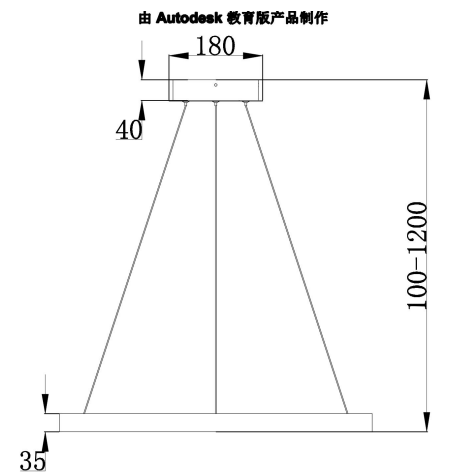

由 Autodesk 教育版产品制作

由 Autodesk 教育版产品制作

由 Autodesk 教育版产品制作