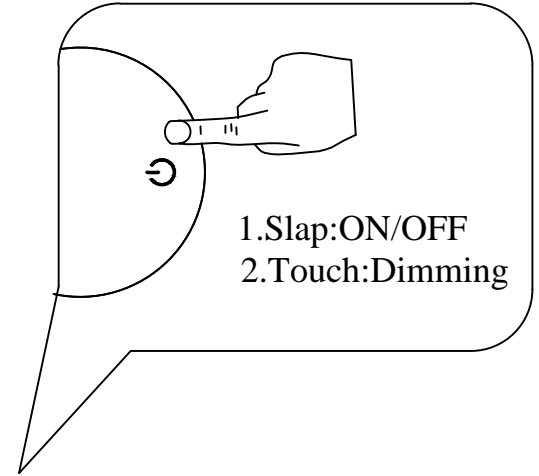

Adaper
(not included)

Mobile
Power Pack

Computer

- 1.Slap:ON/OFF
- 2.Touch:Dimming

USB cable

TYPE-C

5V Supply Hub