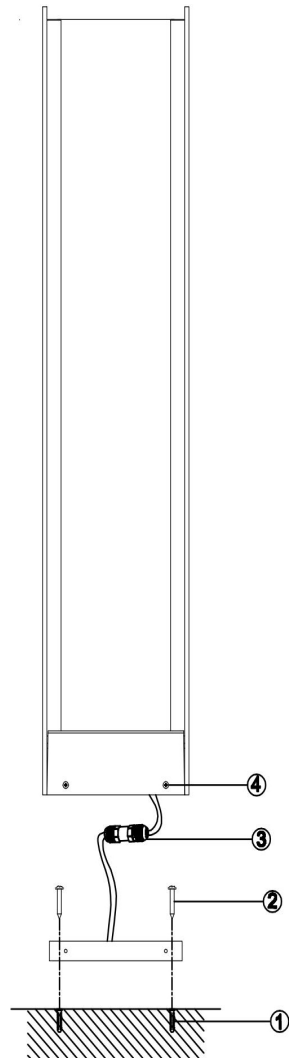

Instruction

O445FL-L20GF3K1

MAX 20W
400 Lumen

Model: O445FL-L20GF3K1
Collection: Outdoor
Series: Reso
Landschaftslampe