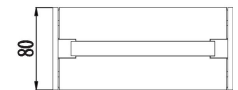

Instruction

O445FL-L20GF3K1

MAX 20W
400 Lumen

Model: O445FL-L20GF3K1
Collection: Outdoor
Series: Reso
Landschaftslampe