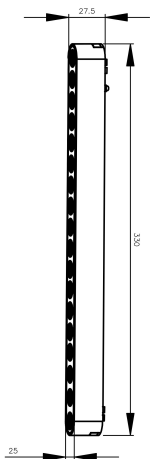

Instruction

MAX 16W
1 800 Lumen

Model: TR082-1-18W3K-M-W
Collection: Magnetic track

Track light

Sicherheitshinweis

Safety Guidelines

Règles de sécurité

Règles de sécurité

Siehe Herstellerangaben auf der Verpackung.
Bewahren Sie die Anleitung während der gesamten Garantiezeit auf.