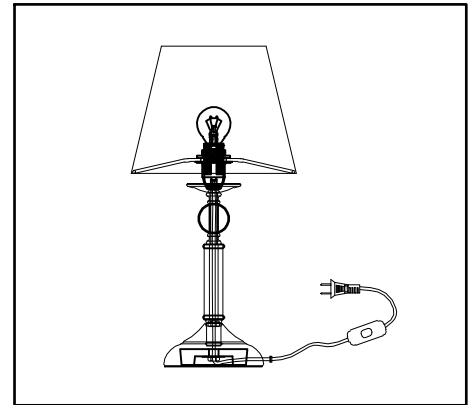

ENGLISH

Specification of installation

In order to ensure safety use, please notice the following items:

- Read and understand the whole Specification.
- Suitable for the use of 220~240V and 50~60Hz.
- Please wear gloves as installment and avoid rot on the surface of plating.
- Must be installed on the fixed places and be checked annually.
- Please turn off the lighting source by soft cloth as cleaning prohibited to use of rotted detergent.
- Please connect with the local sales service center when there are any abnormality.

1 Shade
2 E14 bulb

Product coding: CAMILA LG1 GOLD

BASE SIZE:

FIXTURE SIZE: