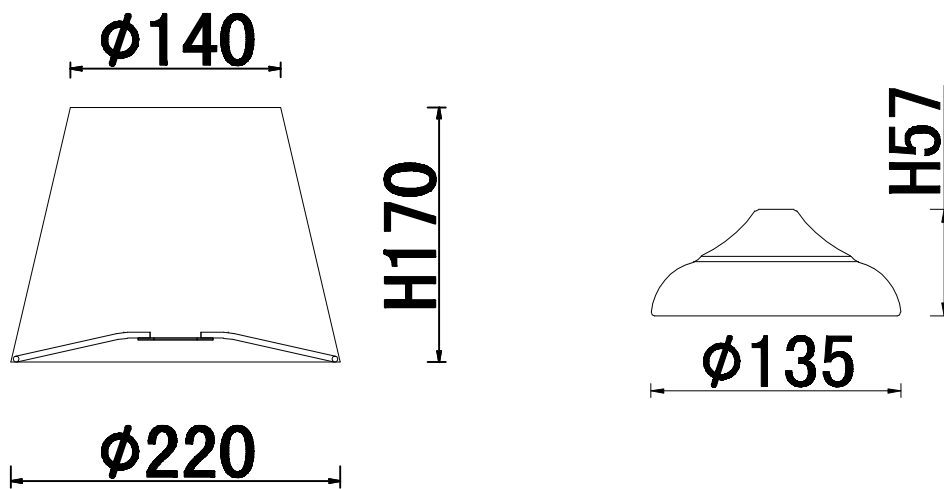

1 Shade
2 E14 bulb

Product coding: CAMILA LG1 GOLD

BASE SIZE:

FIXTURE SIZE: