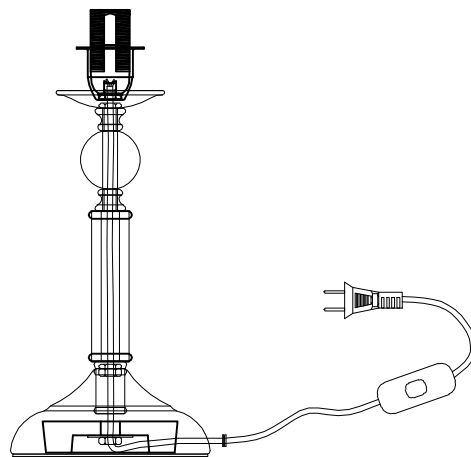

ENGLISH

Specification of installation

In order to ensure safety use, please notice the following items:

- Read and understand the whole Specification.
- Suitable for the use of 220~240V and 50~60Hz.
- Please wear gloves as installment and avoid rot on the surface of plating.
- Must be installed on the fixed places and be checked annually.
- Please turn off the lighting source by soft cloth as cleaning prohibited to use of rotted detergent.
- Please connect with the local sales service center when there are any abnormality.

1 Shade
2 E14 bulb

Product coding: CAMILA LG1 GOLD

BASE SIZE:

FIXTURE SIZE: