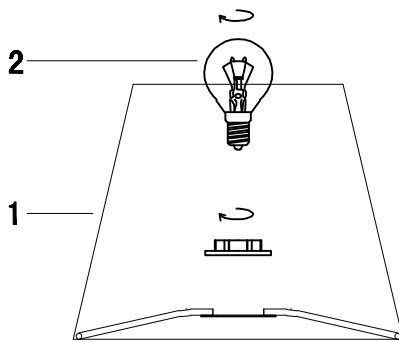

ENGLISH

Specification of installation

In order to ensure safety use, please notice the following items:

- Read and understand the whole Specification.
- Suitable for the use of 220~240V and 50~60Hz.
- Please wear gloves as installment and avoid rot on the surface of plating.
- Must be installed on the fixed places and be checked annually.
- Please turn off the lighting source by soft cloth as cleaning prohibited to use of rotted detergent.
- Please connect with the local sales service center when there are any abnormality.

1 Shade
2 E14 bulb

Product coding: CAMILA LG1 GOLD

BASE SIZE:

FIXTURE SIZE: