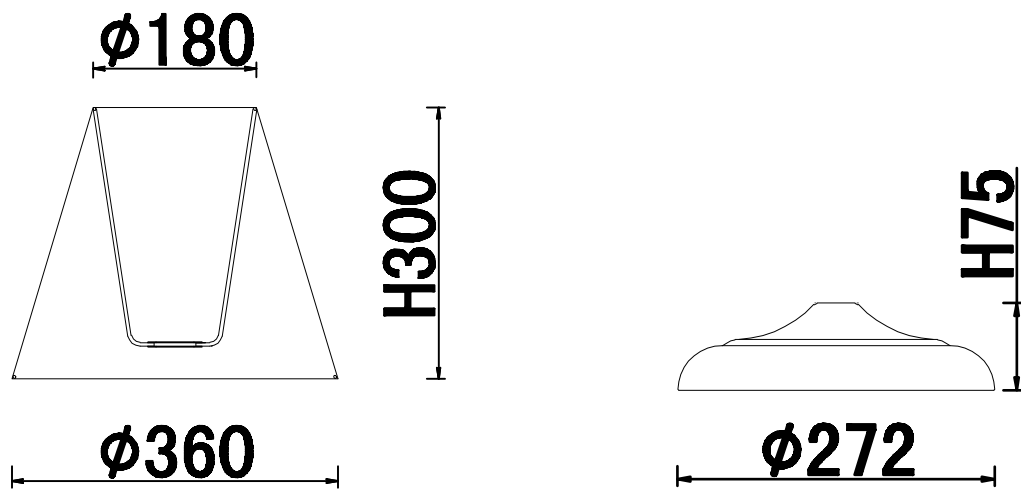

- 1 Base
- 2 Iron tube
- 3 Shade
- 4 E27 bulb

Product coding: CAMILA PT1 GOLD

BASE SIZE:

FIXTURE SIZE: