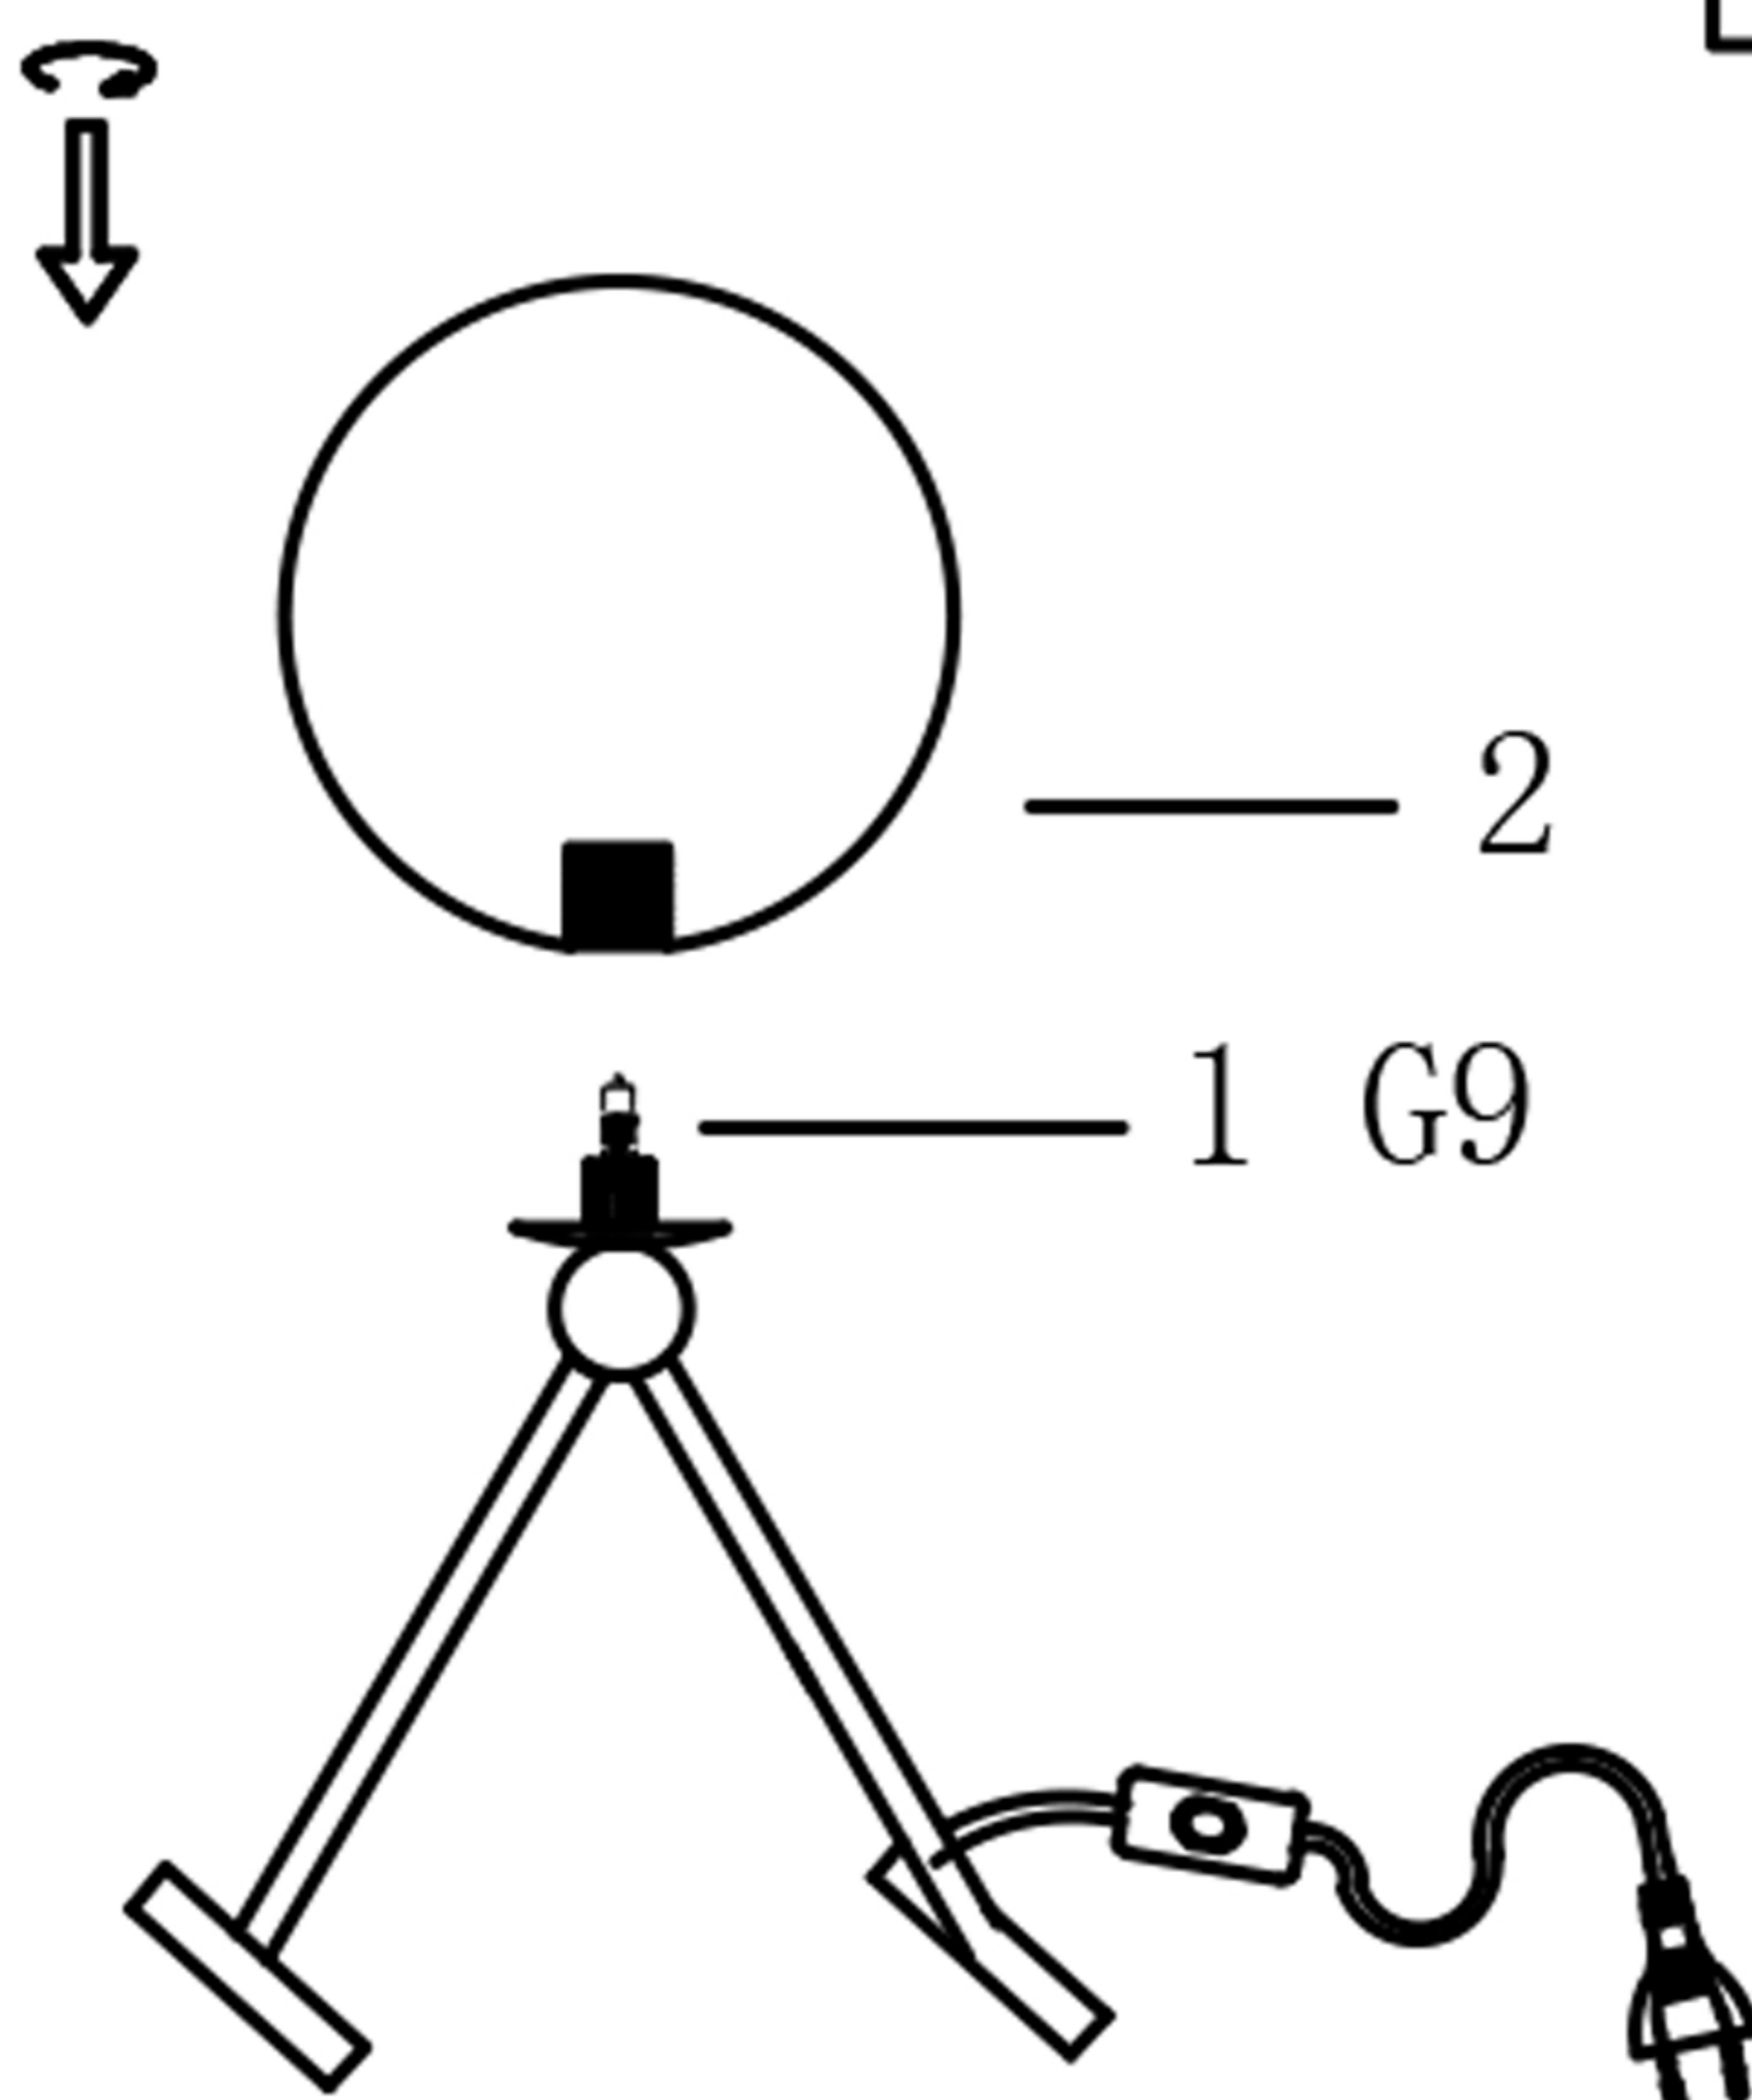

ENGLISH

Specification of installation

In order to ensure safety use, please notice the following items:

- Read and understand the whole Specification.
- Suitable for the use of 220~240V and 50~60Hz.
- Please wear gloves as installment and avoid rot on the surface of plating.
- Must be installed on the fixed places and be checked annually.
- Please turn off the lighting source by soft cloth as cleaning prohibited to use of rotten detergent.
- Please connect with the local sales service center when there are any abnormality.

FABRICIO LG1
CHROME/TRANSPARENTE

CEILING PAN SIZE:

FIXTURE SIZE: