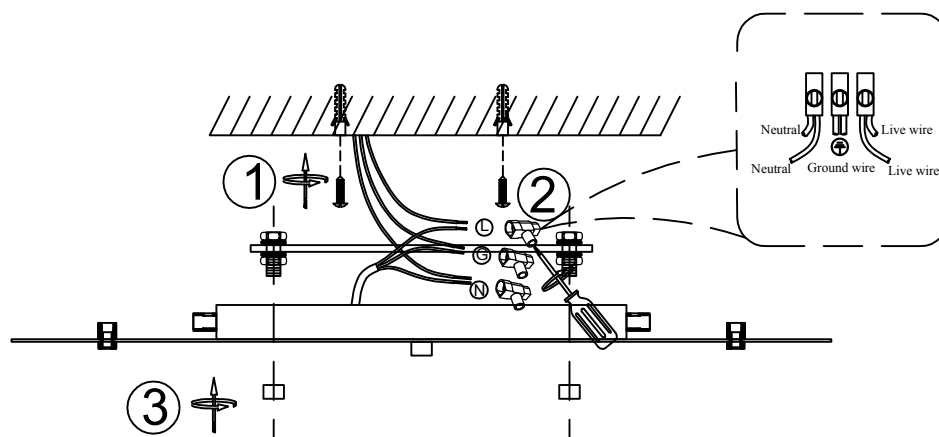

ENGLISH

Specification of installation

In order to ensure safety use, please notice the following items:

- Read and understand the whole Specification.
- Suitable for the use of 220-240V and 50-60Hz.
- Please wear gloves as installment and avoid rot on the surface of plaetng.
- Must be installed on the fixed places and be checked annually.
- Please tum off the lighting source by soft cloth as cleaning prohibited to use of rotted detergent.
- Please connect with the local sales service center when there are any abnomality.

1. Wall anohor
2. Terminal
3. Screw

Product coding: Потолочная база D600-8 GOLD

BASE SIZE:

FIXTURE SIZE: