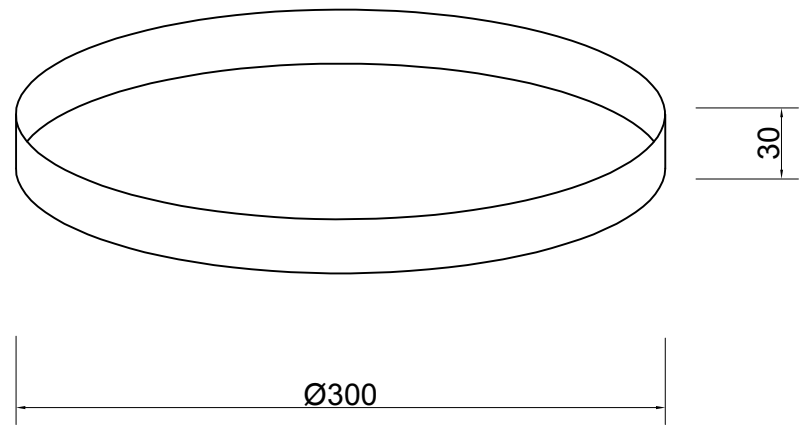

1. Wall anohor
2. Terminal
3. Screw

Product coding: Потолочная база D600-8 GOLD

BASE SIZE:

FIXTURE SIZE: