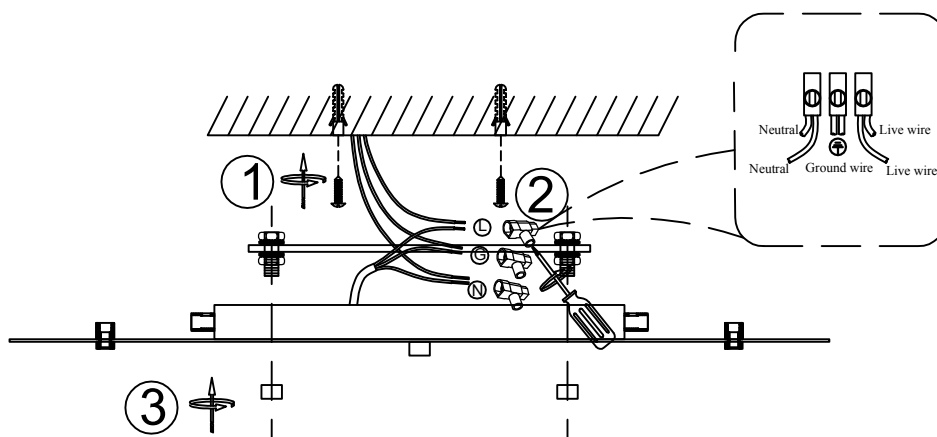

## Specification of installation

In order to ensure safety use, please notice the following items:

- Read and understand the whole Specification.
- Suitable for the use of 220-240V and 50-60Hz.
- Please wear gloves as installment and avoid rot on the surface of plaetng.
- Must be installed on the fixed places and be checked annually.
- Please tum off the lighting source by soft cloth as cleaning prohibited to use of rotted detergent.
- Please connect with the local sales service center when there are any abnomality.

1. Wall anohor
2. Terminal
3. Screw

Product coding: Потолочная база D600-8 CHROME

BASE SIZE:

FIXTURE SIZE: