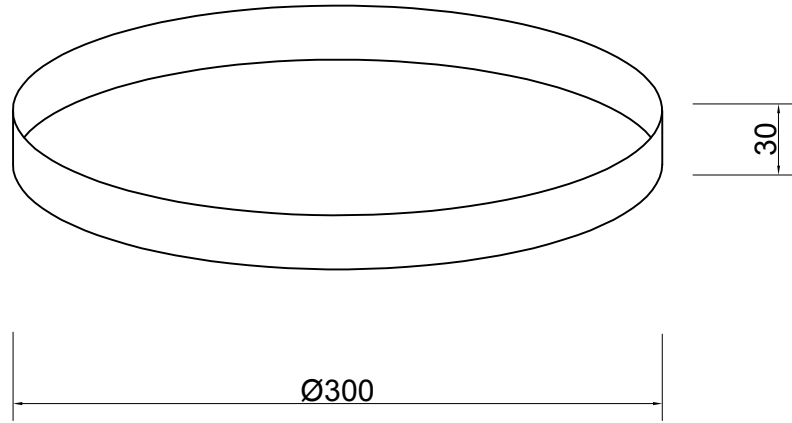

1. Wall anohor
2. Terminal
3. Screw

Product coding: Потолочная база D600-8 CHROME

BASE SIZE:

FIXTURE SIZE: