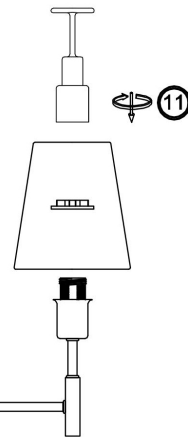

FREYA
TRADITION OF QUALITY

Instruction

FR2028PL-03N

OFF

7

11

5

6

2

3

4

ON

12

3xE14 40W

Model: FR2028PL-03N

Collection: Classic