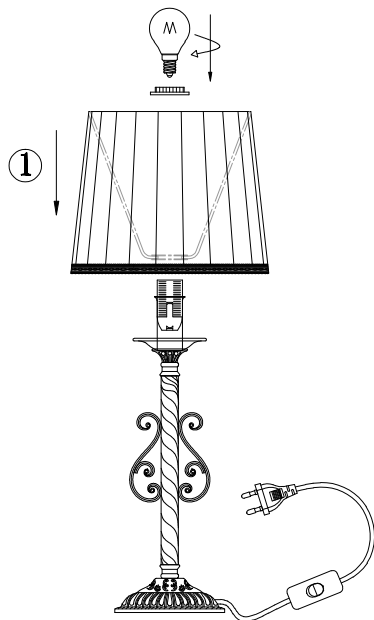

Instruction

FR2290TL-01W

1 x E14 (40W)

Model: FR2290TL-01W
Series: Sunrise

Table Lamps