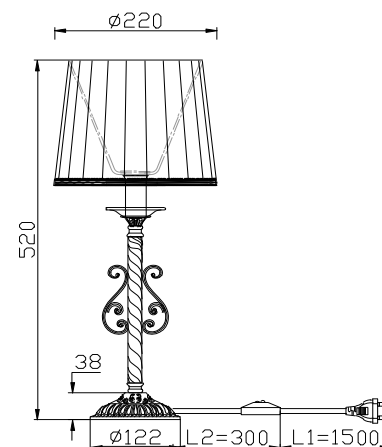

Instruction

FR2290TL-01W

1 x E14 (40W)

Model: FR2290TL-01W
Series: Sunrise

Table Lamps