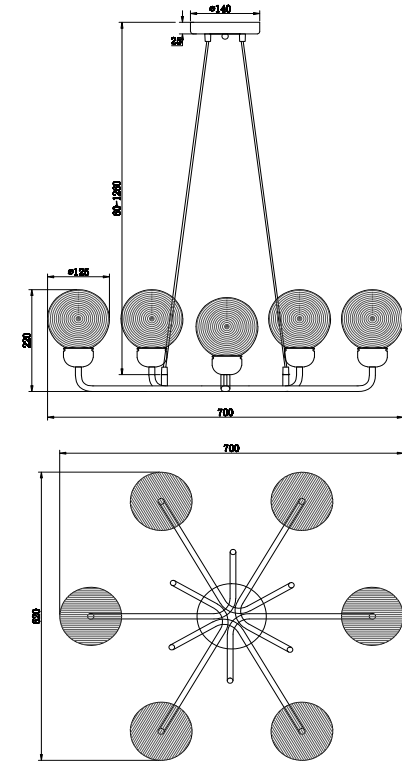

FREYA
TRADITION OF QUALITY

Instruction

FR5114PL-06G

6 x E14 (40W)

Model: FR5114PL-06G
Collection: Modern

Ceiling Lamps