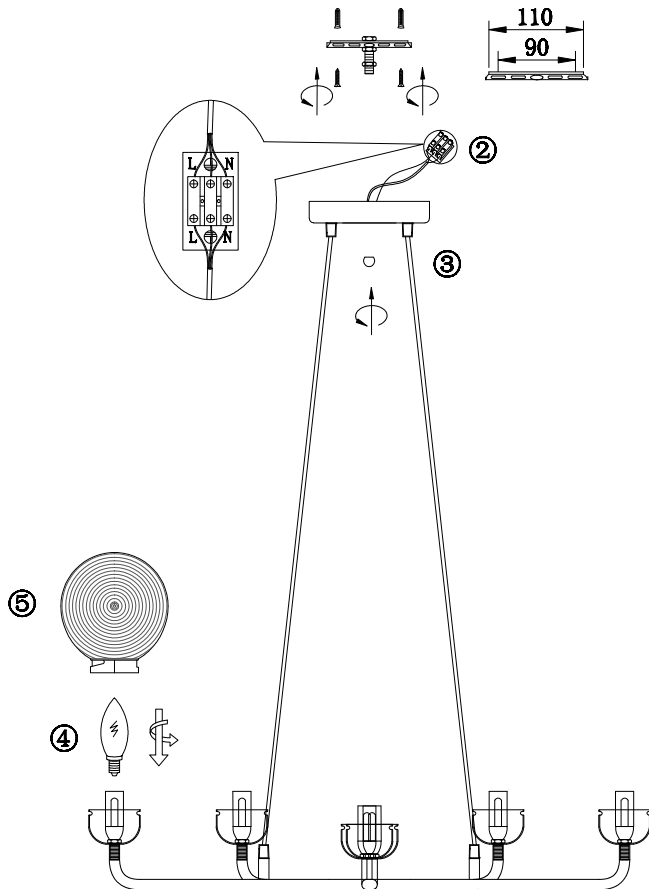

FREYA
TRADITION OF QUALITY

Instruction

FR5114PL-06G

6 x E14 (40W)

Model: FR5114PL-06G
Collection: Modern

Ceiling Lamps