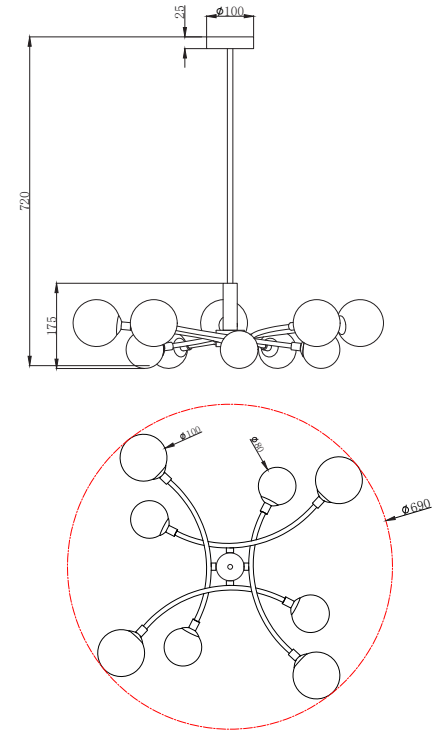

FREYA
TRADITION OF QUALITY

Instruction

FR5116PL-08BS

8 x G9 (28W)

Model: FR5116PL-08BS

Collection: Modern

Ceiling Lamps