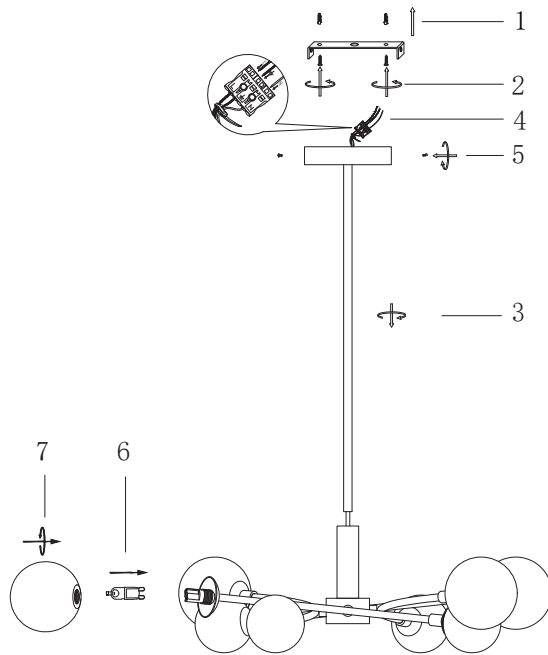

FREYA
TRADITION OF QUALITY

Instruction

FR5116PL-08BS

8 x G9 (28W)

Model: FR5116PL-08BS

Collection: Modern

Ceiling Lamps