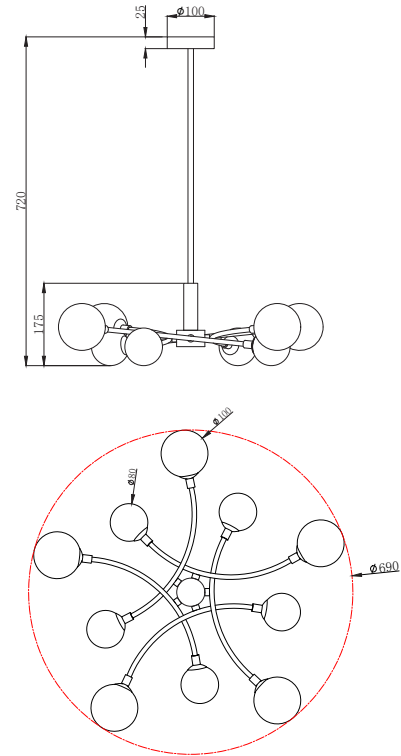

FREYA
TRADITION OF QUALITY

Instruction

FR5116PL-10BS

10 x G9 (28W)

Model: FR5116PL-10BS
Collection: Modern

Ceiling Lamps