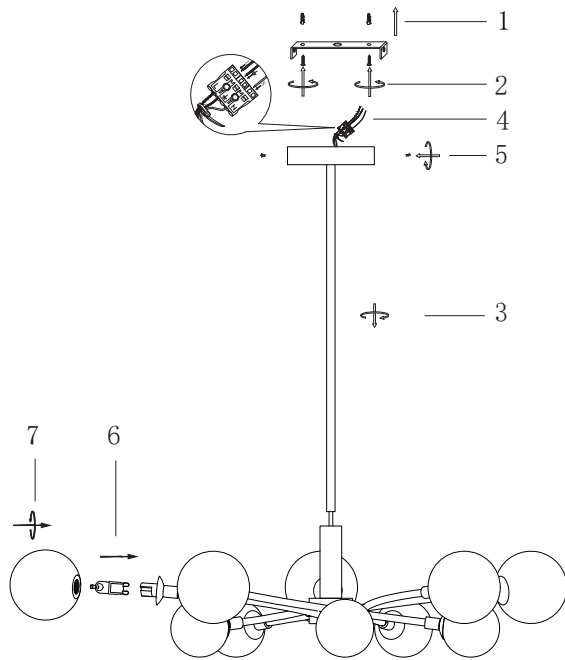

FREYA
TRADITION OF QUALITY

Instruction

FR5116PL-10BS

10 x G9 (28W)

Model: FR5116PL-10BS
Collection: Modern

Ceiling Lamps